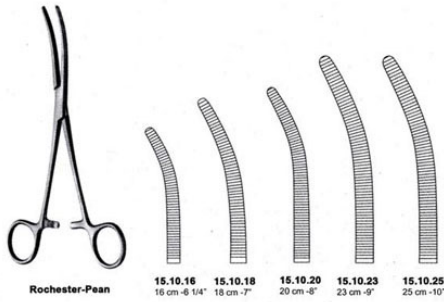

# Artery Forceps Rochester-Pean Curved 25Cm - 10"

Artery Forceps Rochester-Pean Curved 25Cm - 10"

[Read More](#)

**SKU:** BAF120

**Price:**

**Stock:** instock

**Categories:** [Artery Forceps, Basic / General](#)

## Product Description

Artery Forceps Rochester-Pean Curved 25Cm - 10"