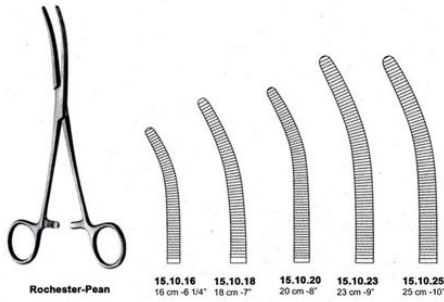

# Artery Forceps Rochester-Pean Curved 16Cm - 6 1/4"

Artery Forceps Rochester-Pean Curved 16Cm - 6 1/4"

[Read More](#)

**SKU:** BAF100

**Price:**

**Stock:** instock

**Categories:** [Artery Forceps, Basic / General](#)

## Product Description

Artery Forceps Rochester-Pean Curved 16Cm - 6 1/4"