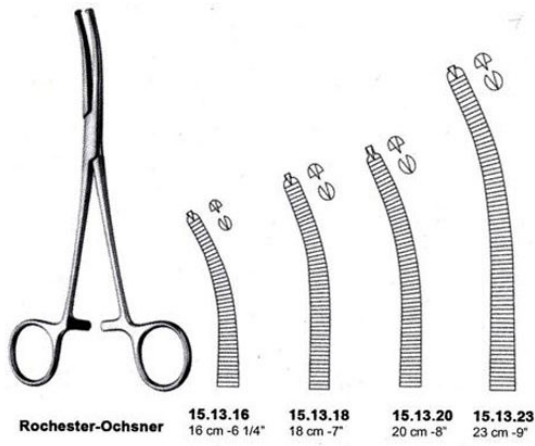

Artery Forceps Kocher-Ochsner Curved 23Cm - 9"

Artery Forceps Kocher-Ochsner Curved 23Cm - 9"

[Read More](#)

SKU: BAF175

Price:

Stock: instock

Categories: [Artery Forceps](#), [Basic / General](#)

Tags: [15.13.23](#), [BH649](#)

Rochester-Ochsner

15.13.16
16 cm - 6 1/4"

15.13.18
18 cm - 7"

15.13.20
20 cm - 8"

15.13.23
23 cm - 9"

Product Description

Artery Forceps Kocher-Ochsner Curved 23Cm - 9"