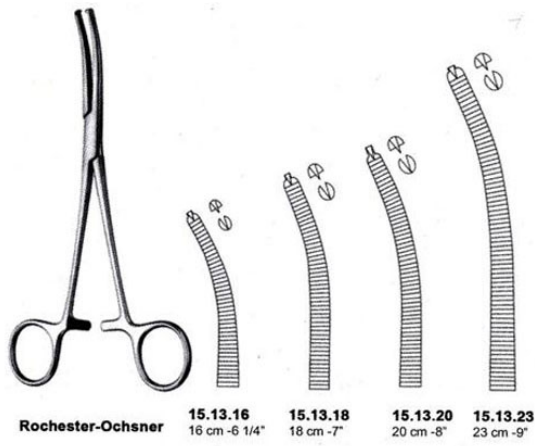

Artery Forceps Kocher-Ochsner Curved 20Cm - 8"

Artery Forceps Kocher-Ochsner Curved 20Cm - 8"

[Read More](#)

SKU: BAF170

Price:

Stock: instock

Categories: [Artery Forceps](#), [Basic / General](#)

Tags: [15.13.20](#), [BH647](#)

Rochester-Ochsner

15.13.16
16 cm - 6 1/4"

15.13.18
18 cm - 7"

15.13.20
20 cm - 8"

15.13.23
23 cm - 9"

Product Description

Artery Forceps Kocher-Ochsner Curved 20Cm - 8"