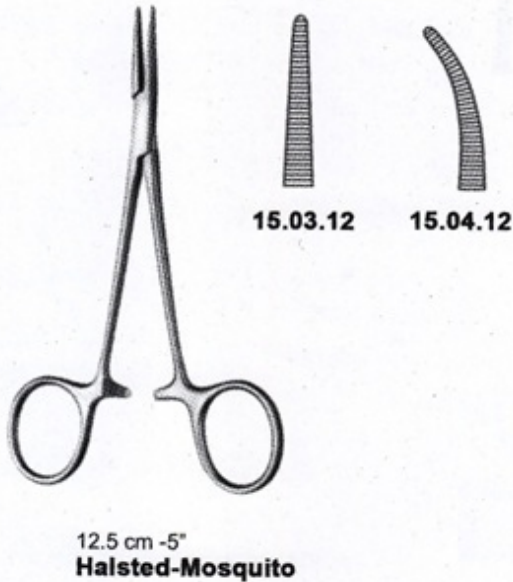

Artery Forceps Halsted - Mosquito Curved 12.5Cms-5"

Artery Forceps Halsted -Mosquito Curved 12.5Cms-5"

[Read More](#)

SKU: BAF020

Price:

Stock: instock

Categories: [Artery Forceps](#), [Basic / General](#)

Tags: [15.04.12](#), [BH111](#)

Product Description

Artery Forceps Halsted -Mosquito Curved 12.5Cms-5"