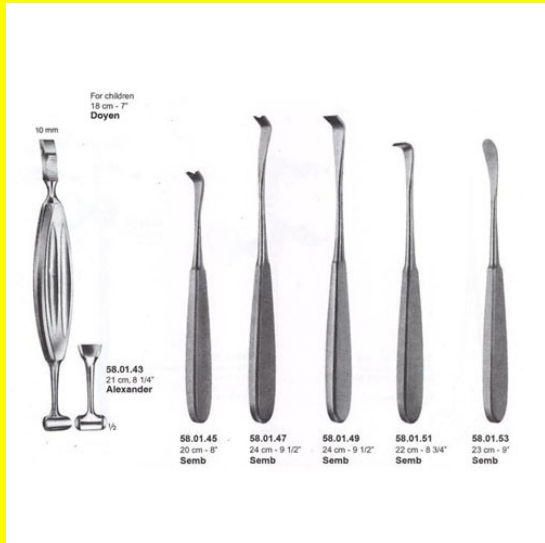

Stock: instock

Categories: [Cardio Thoracic](#), [Hand Held Retractor](#), [Spatulas](#), [Spatulas](#)

Tags: [30.47.50](#)

Product Description

Retractor Scapula Davison Paed

Rib Raspatory Double Ended Alexander 8 14"