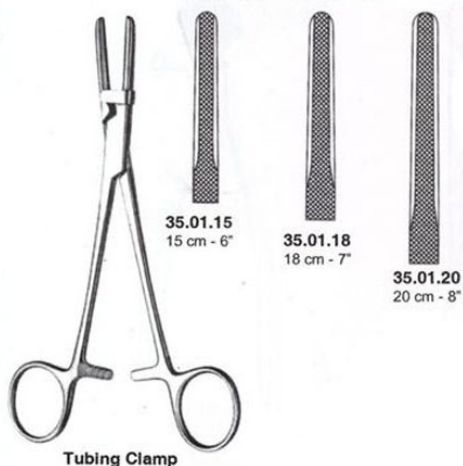

35.02.18
18 cm - 7"
Foss Tube Milking Forceps

Product Description

Tube Milking Forceps. Foss 7"

Tube Milking Forceps. Gunnar Hey Peadiatric Ring Handle 7 1/2"

Tube Milking Forceps. Gunnar Hey Peadiatric Ring Handle 7 1/2"

[Read More](#)

SKU: CTI045

Price:

Stock: instock

Categories: [Cardio Thoracic](#), [Tube Instruments](#)

Tags: [CTI045](#)

Product Description

Tube Milking Forceps. Gunnar Hey Peadiatric Ring Handle 7 1/2"

Tubing Clamp 6"

Tubing Clamp 6"

[Read More](#)

SKU: CTI005

Price:

Stock: instock

Categories: [Cardio Thoracic](#), [Tube Instruments](#)

Tags: [35.01.15](#)

Product Description

Tubing Clamp 6"

Tubing Clamp 6" Without Guard

Tubing Clamp 6" Without Guard

[Read More](#)

SKU: CTI010

Price:

Stock: instock