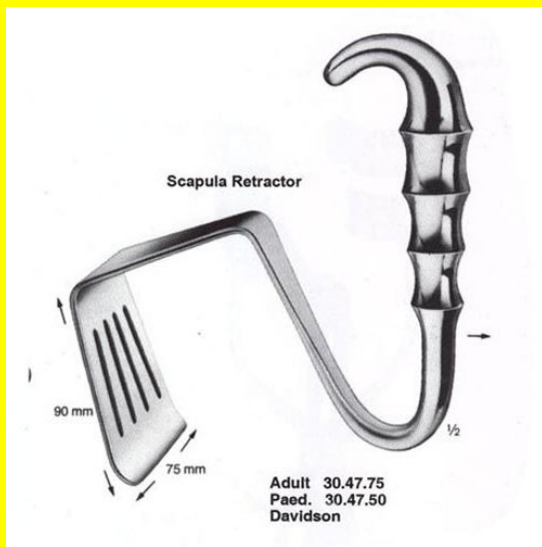

Retractor Ross Aortic Valve Small 10"

Retractor Ross Aortic Valve Small 10"

[Read More](#)

SKU: CHH060

Price:

Stock: instock

Categories: [Cardio Thoracic](#), [Hand Held Retractor](#), [Spatulas](#), [Spatulas](#)

Tags: [CHH060](#)

Product Description

Retractor Ross Aortic Valve Small 10"

Retractor Scapula Davison Adult

Retractor Scapula Davison Adult

[Read More](#)

SKU: CHH005

Price:

Stock: instock

Categories: [Cardio Thoracic](#), [Hand Held Retractor](#), [Spatulas](#), [Spatulas](#)

Tags: [30.47.75](#)

Product Description

Retractor Scapula Davison Adult

Retractor Scapula Davison Paed

Retractor Scapula Davison Paed

[Read More](#)

SKU: CHH010

Price:

Stock: instock

Categories: [Cardio Thoracic](#), [Hand Held Retractor](#), [Spatulas](#), [Spatulas](#)

Tags: [30.47.50](#)