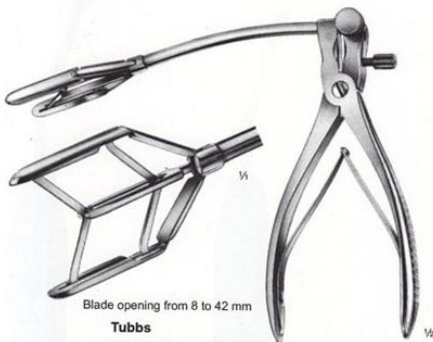

SKU: COC020

Price:

Stock: instock

Categories: [Cardio Thoracic](#), [Other Clamps](#)

Tags: [COC020](#)

Product Description

BRONC Clamp Sarot pin Lt 23cm-9"

BRONC Clamp Sarot pin Rt 23cm-9"

BRONC Clamp Sarot pin Rt 23cm-9"

[Read More](#)

SKU: COC015

Price:

Stock: instock

Categories: [Cardio Thoracic](#), [Other Clamps](#)

Tags: [COC015](#)

Product Description

BRONC Clamp Sarot pin Rt 23cm-9"

Blade opening from 8 to 42 mm

**Tubbs
Dilator For Mitral Valve**

Small	38.01.20
Medium	38.01.21
Large	38.01.22

Dilator Mitral Valve Tubbs Large

Dilator Mitral Valve Tubbs Large