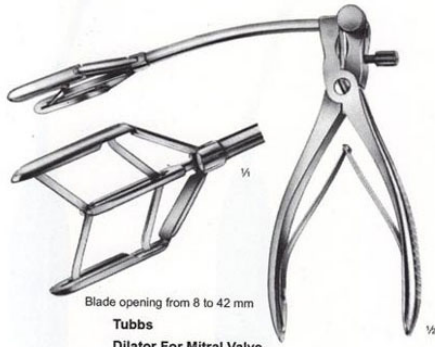

Blade opening from 8 to 42 mm
Tubbs
Dilator For Mitral Valve

Small 38.01.20
Medium 38.01.21
Large 38.01.22

Product Description

Dilator Mitral Valve Tubbs Medium

Dilator Mitral Valve Tubbs Small

Dilator Mitral Valve Tubbs Small

[Read More](#)

SKU: CDL005

Price:

Stock: instock

Categories: [Cardio Thoracic](#), [Dilator](#)

Tags: [38.01.20](#)

Blade opening from 8 to 42 mm
Tubbs
Dilator For Mitral Valve

Small 38.01.20
Medium 38.01.21
Large 38.01.22

Product Description

Dilator Mitral Valve Tubbs Small

Duct Dissector 8" Curved

Duct Dissector 8" Curved

[Read More](#)

SKU: CDI060

Price:

Stock: instock