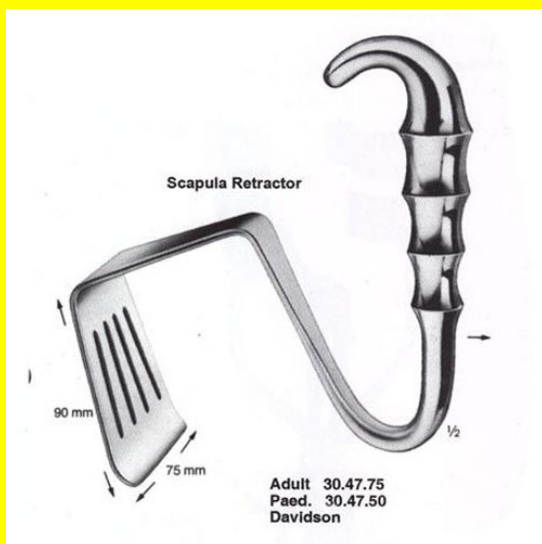

Tags: [30.47.75](#)

Product Description

Retractor Scapula Davison Adult

Retractor Scapula Davison Paed

Retractor Scapula Davison Paed

[Read More](#)

SKU: CHH010

Price:

Stock: instock

Categories: [Cardio Thoracic](#), [Hand Held Retractor](#), [Spatulas](#), [Spatulas](#)

Tags: [30.47.50](#)

Product Description

Retractor Scapula Davison Paed

Rib Raspatory Double Ended Alexander 8 14"