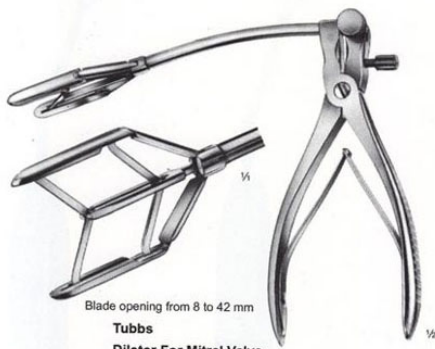

BRONC Clamp Sarot pin Rt 23cm-9"

Blade opening from 8 to 42 mm

**Tubbs
Dilator For Mitral Valve**

Small	38.01.20
Medium	38.01.21
Large	38.01.22

Dilator Mitral Valve Tubbs Large

Dilator Mitral Valve Tubbs Large

Dilator Mitral Valve Tubbs Medium

Dilator Mitral Valve Tubbs Medium

[Read More](#)

SKU: CDL010

Price:

Stock: instock

Categories: [Cardio Thoracic](#), [Dilator](#)

Tags: [38.01.21](#)

Blade opening from 8 to 42 mm
Tubbs
Dilator For Mitral Valve

Small 38.01.20
Medium 38.01.21
Large 38.01.22

Product Description

Dilator Mitral Valve Tubbs Medium

Dilator Mitral Valve Tubbs Small

Dilator Mitral Valve Tubbs Small

[Read More](#)

SKU: CDL005

Price:

Stock: instock

Categories: [Cardio Thoracic](#), [Dilator](#)

Tags: [38.01.20](#)

Blade opening from 8 to 42 mm
Tubbs
Dilator For Mitral Valve

Small 38.01.20
Medium 38.01.21
Large 38.01.22