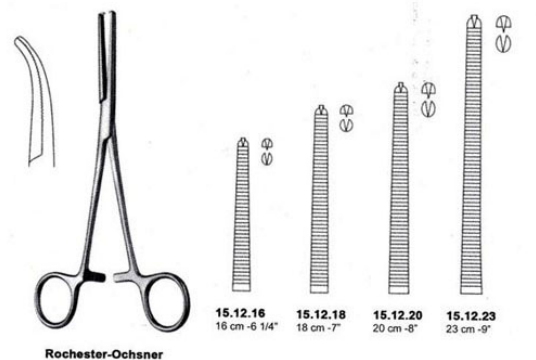

Product Description

Artery Forceps Kocher-Ochsner Curved 25Cm - 10"

Artery Forceps Kocher-Ochsner Straight 16Cm - 61/4"

Artery Forceps Kocher-Ochsner Straight 16Cm - 61/4"

[Read More](#)

SKU: BAF135

Price:

Stock: instock

Categories: [Artery Forceps](#), [Basic / General](#)

Tags: [15.12.16](#), [BH642](#)