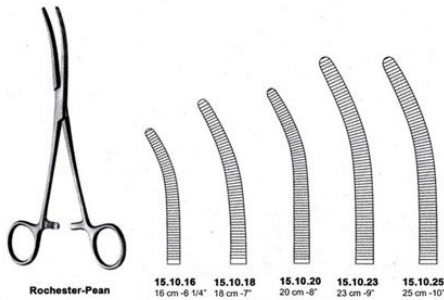

Stock: instock

Categories: [Artery Forceps](#), [Basic / General](#)

Tags: [BAF225](#)

Product Description

Artery Forceps Roberts Straight 9 1/2"

Artery Forceps Rochester-Pean Curved 12"

Artery Forceps Rochester-Pean Curved 12"

[Read More](#)

SKU: BAF240

Price:

Stock: instock

Categories: [Artery Forceps](#), [Basic / General](#)

Tags: [BAF240](#)

Product Description

Artery Forceps Rochester-Pean Curved 12"

Artery Forceps Rochester-Pean Curved 16Cm - 6 1/4"

Artery Forceps Rochester-Pean Curved 16Cm - 6 1/4"

[Read More](#)

SKU: BAF100

Price:

Stock: instock

Categories: [Artery Forceps](#), [Basic / General](#)

Tags: [15.10.16](#), [BH443](#)