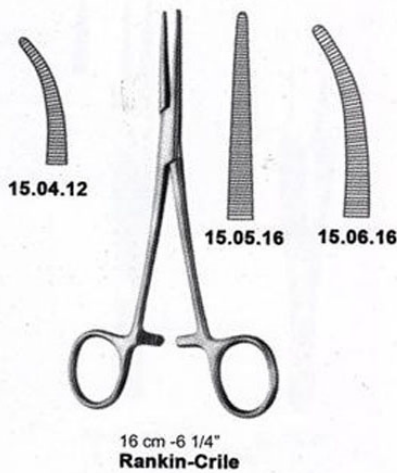

Artery Forceps Phaneuf Straight 21Cm 8 14"

Artery Forceps Phaneuf Straight 21Cm 8 14"

[Read More](#)

SKU: BAF215

Price:

Stock: instock

Categories: [Artery Forceps](#), [Basic / General](#)

Tags: [15.18.20](#), [BJ500](#)

Product Description

Artery Forceps Phaneuf Straight 21Cm 8 14"

Artery Forceps Rankin-Crile 16Cms Curved 6 1/4"

Artery Forceps Rankin-Crile 16Cms Curved 6 1/4"

[Read More](#)

SKU: BAF040

Price:

Stock: instock

Categories: [Artery Forceps](#), [Basic / General](#)

Tags: [15.06.16](#), [BH167](#)

Product Description

Artery Forceps Rankin-Crile 16Cms Curved 6 1/4"

Artery Forceps Rankin-Crile 16Cms Straight - 6 1/4"

Artery Forceps Rankin-Crile 16Cms Straight - 6 1/4"

[Read More](#)

SKU: BAF035

Price:

Stock: instock

Categories: [Artery Forceps](#), [Basic / General](#)

Tags: [15.05.16](#), [BH166](#)