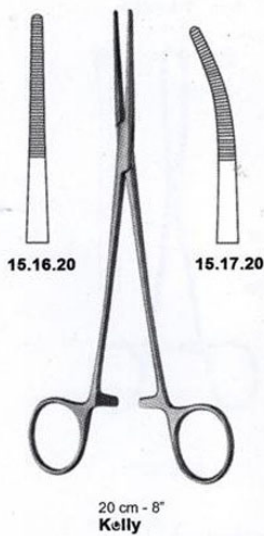

Product Description

Artery Forceps Kelly Curved 20Cm 8"

Artery Forceps Kelly Straight 14cm 6"

Artery Forceps Kelly Straight 14cm 6"

[Read More](#)

SKU: BAF195

Price:

Stock: instock

Categories: [Artery Forceps](#), [Basic / General](#)

Tags: [BAF195](#)

Product Description

Artery Forceps Kelly Straight 14cm 6"

Artery Forceps Kelly Straight 20Cm 8"

Artery Forceps Kelly Straight 20Cm 8"

[Read More](#)

SKU: BAF205

Price:

Stock: instock

Categories: [Artery Forceps](#), [Basic / General](#)

Tags: [13-462-21](#), [15.16.20](#)

Product Description

Artery Forceps Kelly Straight 20Cm 8"