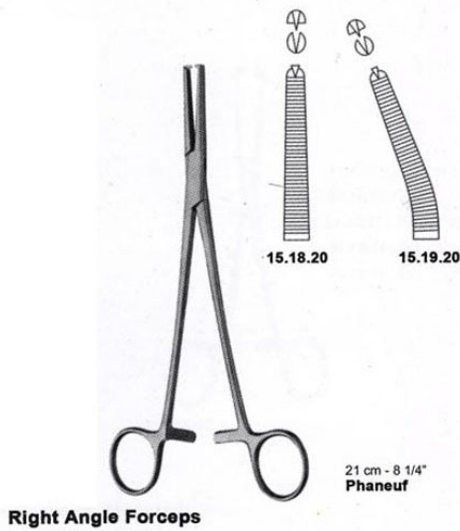

Artery Forceps Phaneuf Curved 21Cm 8 14"

[Read More](#)

SKU: BAF220

Price:

Stock: instock

Categories: [Artery Forceps](#), [Basic / General](#)

Tags: [15.19.20](#), [BJ501](#)

Product Description

Artery Forceps Phaneuf Curved 21Cm 8 14"

Artery Forceps Phaneuf Straight 21Cm 8 14"

Artery Forceps Phaneuf Straight 21Cm 8 14"

[Read More](#)

SKU: BAF215

Price:

Stock: instock

Categories: [Artery Forceps](#), [Basic / General](#)

Tags: [15.18.20](#), [BJ500](#)

Product Description

Artery Forceps Phaneuf Straight 21Cm 8 14"

Artery Forceps Rankin-Crile 16Cms Curved 6 1/4"

Artery Forceps Rankin-Crile 16Cms Curved 6 1/4"

[Read More](#)