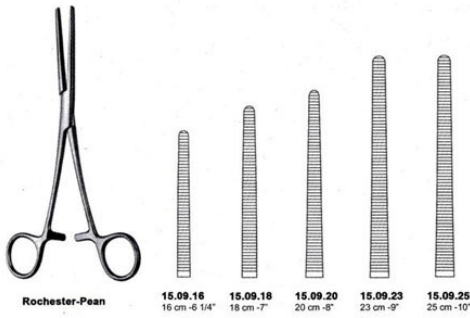

Artery Forceps Rochester-Pean Straight 20Cm - 8"

[Read More](#)

SKU: BAF085

Price:

Stock: instock

Categories: [Artery Forceps](#), [Basic / General](#)

Tags: [15.09.20](#), [BH446](#)

Product Description

Artery Forceps Rochester-Pean Straight 20Cm - 8"

Artery Forceps Rochester-Pean Straight 23Cm - 9"

Artery Forceps Rochester-Pean Straight 23Cm - 9"

[Read More](#)

SKU: BAF090

Price:

Stock: instock

Categories: [Artery Forceps](#), [Basic / General](#)

Tags: [15.09.23](#), [BH448](#)

Product Description

Artery Forceps Rochester-Pean Straight 23Cm - 9"

Artery Forceps Rochester-Pean Straight 25Cm - 10"

Artery Forceps Rochester-Pean Straight 25Cm - 10"

[Read More](#)