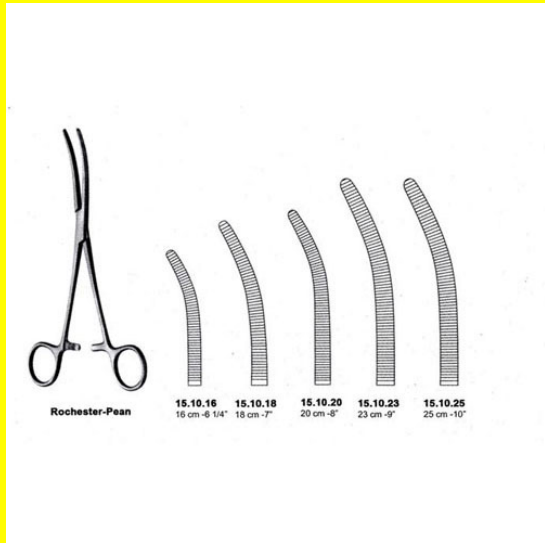

Product Description

Artery Forceps Rochester-Pean Curved 18Cm - 7"

Artery Forceps Rochester-Pean Curved 20Cm - 8"

Artery Forceps Rochester-Pean Curved 20Cm - 8"

[Read More](#)

SKU: BAF110

Price:

Stock: instock

Categories: [Artery Forceps](#), [Basic / General](#)

Tags: [15.10.20](#), [BH447](#)

Product Description

Artery Forceps Rochester-Pean Curved 20Cm - 8"