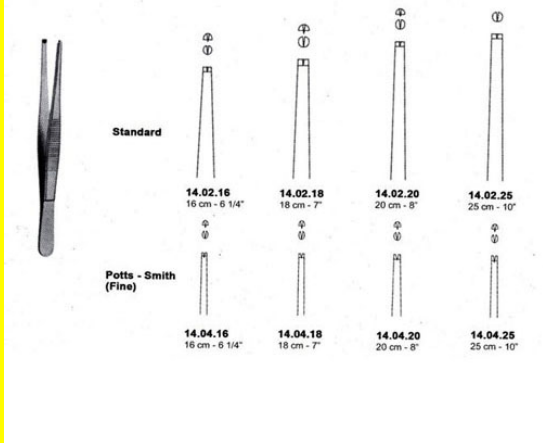

Dissecting Forceps Standard

1x2 20Cm - 8"

Dissecting Forceps Standard 1x2 20Cm - 8"

[Read More](#)

SKU: BDF075

Price:

Stock: instock

Categories: [Basic / General](#), [Dissecting Forceps](#)

Tags: [14.02.20](#), [BD561](#)

Product Description

Dissecting Forceps Standard 1x2 20Cm - 8"

Dissecting Forceps Standard

1x2 25Cm - 10"

Dissecting Forceps Standard 1x2 25Cm - 10"

[Read More](#)

SKU: BDF080

Price:

Stock: instock

Categories: [Basic / General](#), [Dissecting Forceps](#)

Tags: [14.02.25](#), [BD562](#)