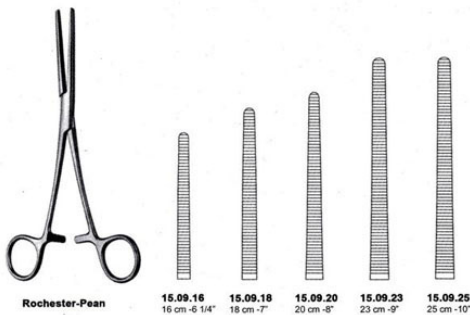

Artery Forceps Rochester-Pean Straight 20Cm - 8"

Artery Forceps Rochester-Pean Straight 23Cm - 9"

Artery Forceps Rochester-Pean Straight 23Cm - 9"

[Read More](#)

SKU: BAF090

Price:

Stock: instock

Categories: [Artery Forceps](#), [Basic / General](#)

Tags: [15.09.23](#), [BH448](#)

Product Description

Artery Forceps Rochester-Pean Straight 23Cm - 9"

Artery Forceps Rochester-Pean Straight 25Cm - 10"

Artery Forceps Rochester-Pean Straight 25Cm - 10"

[Read More](#)

SKU: BAF095

Price:

Stock: instock

Categories: [Artery Forceps](#), [Basic / General](#)

Tags: [15.09.25](#), [BH450](#)

Product Description

Artery Forceps Rochester-Pean Straight 25Cm - 10"

Bandage Scissors Angled Plastic Handle 18cm-7"