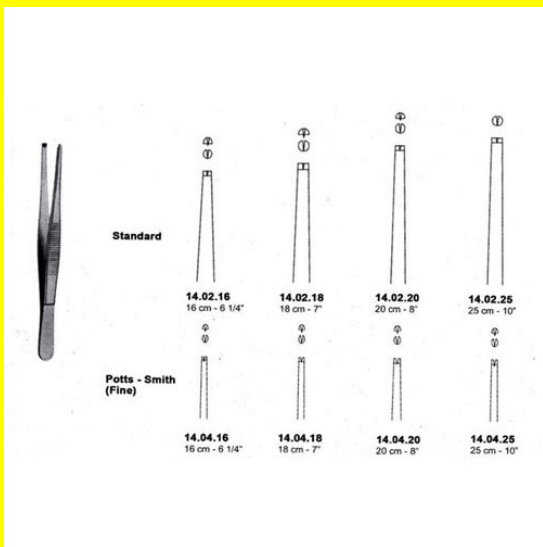

Product Description

Dissecting Forceps Potts-Smith 1x2 25Cm - 10"

Dissecting Forceps Potts-Smith 20Cm - 8"

Dissecting Forceps Potts-Smith 20Cm - 8"

[Read More](#)

SKU: BDF045

Price:

Stock: instock

Categories: [Basic / General](#), [Dissecting Forceps](#)

Tags: [14.03.20](#), [BD031](#)