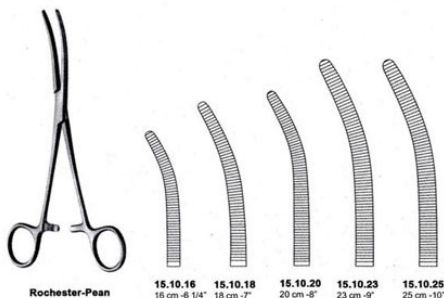

[Read More](#)

SKU: BAF240

Price:

Stock: instock

Categories: [Artery Forceps](#), [Basic / General](#)

Tags: [BAF240](#)

Product Description

Artery Forceps Rochester-Pean Curved 12"

Artery Forceps Rochester-Pean Curved 16Cm - 6 1/4"

Artery Forceps Rochester-Pean Curved 16Cm - 6 1/4"

[Read More](#)

SKU: BAF100

Price:

Stock: instock

Categories: [Artery Forceps](#), [Basic / General](#)

Tags: [15.10.16](#), [BH443](#)

Product Description

Artery Forceps Rochester-Pean Curved 16Cm - 6 1/4"

Artery Forceps Rochester-Pean Curved 18Cm - 7"

Artery Forceps Rochester-Pean Curved 18Cm - 7"

[Read More](#)

SKU: BAF105

Price:

Stock: instock