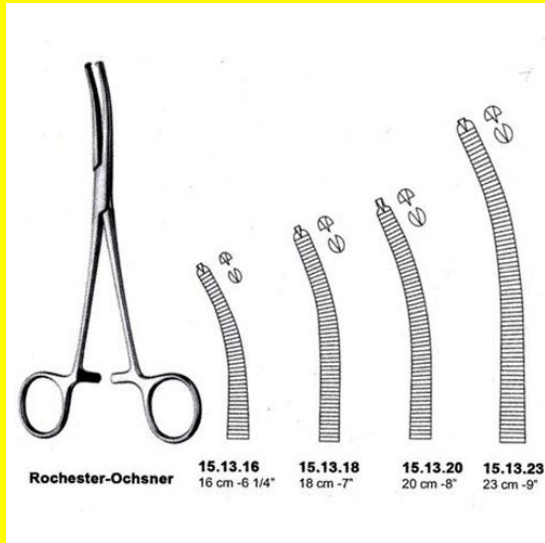

Product Description

Artery Forceps Kocher-Ochsner Curved 16Cm - 6 1/4"

Artery Forceps Kocher-Ochsner Curved 18Cm - 7"

Artery Forceps Kocher-Ochsner Curved 18Cm - 7"

[Read More](#)

SKU: BAF165

Price:

Stock: instock

Categories: [Artery Forceps, Basic / General](#)

Tags: [15.13.18, BH645](#)

Product Description

Artery Forceps Kocher-Ochsner Curved 18Cm - 7"