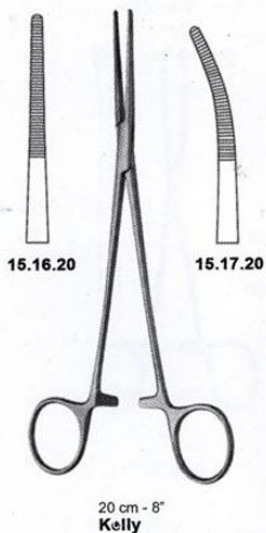

Stock: instock

Categories: [Artery Forceps](#), [Basic / General](#)

Tags: [BAF250](#)

Product Description

Artery Forceps Heiss Fine Straight 8"

Artery Forceps Kelly Curved 14cm 6"

Artery Forceps Kelly Curved 14cm 6"

[Read More](#)

SKU: BAF200

Price:

Stock: instock

Categories: [Artery Forceps](#), [Basic / General](#)

Tags: [BAF200](#)

Product Description

Artery Forceps Kelly Curved 14cm 6"

Artery Forceps Kelly Curved 20Cm 8"

Artery Forceps Kelly Curved 20Cm 8"

[Read More](#)

SKU: BAF210

Price:

Stock: instock

Categories: [Artery Forceps](#), [Basic / General](#)

Tags: [13-463-21](#), [15.17.20](#)

Product Description

Artery Forceps Kelly Curved 20Cm 8"

Artery Forceps Kelly Straight 14cm 6"

Artery Forceps Kelly Straight 14cm 6"

[Read More](#)

SKU: BAF195

Price:

Stock: instock