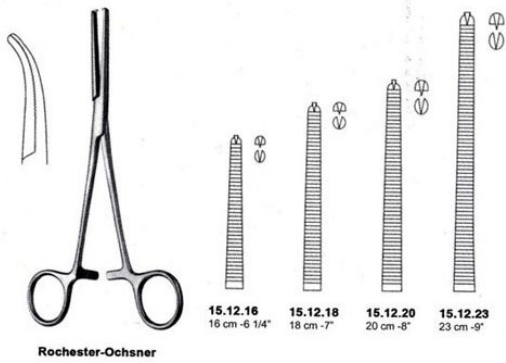

Artery Forceps Kocher-Ochsner Straight 23Cm - 9"

Artery Forceps Kocher-Ochsner Straight 23Cm - 9"

[Read More](#)

SKU: BAF150

Price:

Stock: instock

Categories: [Artery Forceps](#), [Basic / General](#)

Tags: [15.12.23](#), [BH648](#)

Product Description

Artery Forceps Kocher-Ochsner Straight 23Cm - 9"

Artery Forceps Kocher-Ochsner Straight 25Cm - 10"

Artery Forceps Kocher-Ochsner Straight 25Cm - 10"

[Read More](#)

SKU: BAF155

Price:

Stock: instock

Categories: [Artery Forceps](#), [Basic / General](#)

Tags: [BAF155](#)

Product Description

Artery Forceps Kocher-Ochsner Straight 25Cm - 10"

Artery Forceps Mosquito Curved 6"

Artery Forceps Mosquito Curved 6"

[Read More](#)

SKU: BAF030

Price:

Stock: instock

Categories: [Artery Forceps](#), [Basic / General](#)

Tags: [BAF030](#)