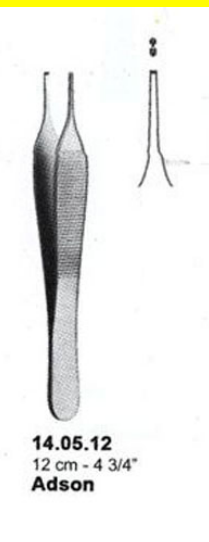

Product Description

Dissecting Forceps Adson 12Cm-4 3/4"