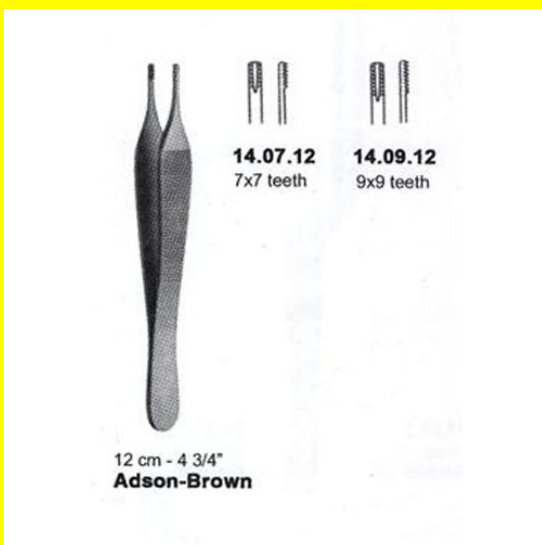

Dissecting Forceps Adson- Brown 12Cm-4 34" 7 X 7 Toothed

Dissecting Forceps Adson-Brown 12Cm-4 34" 7 X 7 Toothed

[Read More](#)

SKU: BDF175

Price:

Stock: instock

Categories: [Basic / General](#), [Dissecting Forceps](#)

Tags: [14.07.12](#), [BD700](#)

Product Description

Dissecting Forceps Adson-Brown 12Cm-4 34" 7 X 7 Toothed