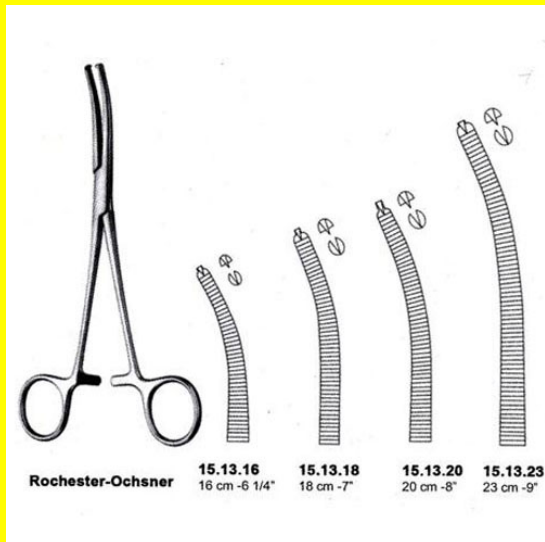

Artery Forceps Kocher-Ochsner Curved 20Cm - 8"

Artery Forceps Kocher-Ochsner Curved 20Cm - 8"

[Read More](#)

SKU: BAF170

Price:

Stock: instock

Categories: [Artery Forceps, Basic / General](#)

Tags: [15.13.20, BH647](#)

Product Description

Artery Forceps Kocher-Ochsner Curved 20Cm - 8"