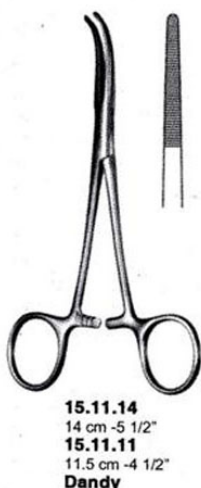

Artery Forceps Baby-Mosquito Curved 10Cm-4"

Artery Forceps Baby-Mosquito Curved 10Cm-4"

[Read More](#)

SKU: BAF010

Price:

Stock: instock

Categories: [Artery Forceps, Basic / General](#)

Tags: [15.02.10](#), [BH105](#)

Product Description

Artery Forceps Baby-Mosquito Curved 10Cm-4"

Artery Forceps Baby-Mosquito Straight 10Cm-4"

Artery Forceps Baby-Mosquito Straight 10Cm-4"

[Read More](#)

SKU: BAF005

Price:

Stock: instock

Categories: [Artery Forceps, Basic / General](#)

Tags: [15.01.10](#), [BH104](#)

Product Description

Artery Forceps Baby-Mosquito Straight 10Cm-4"

Artery Forceps Dandy Straight 11.5Cm-4 12"

Artery Forceps Dandy Straight 11.5Cm-4 12"

[Read More](#)

SKU: BAF130

Price:

Stock: instock

Categories: [Artery Forceps, Basic / General](#)

Tags: [13-351-12](#), [15.11.11](#)

Product Description

Artery Forceps Dandy Straight 11.5Cm-4 12"