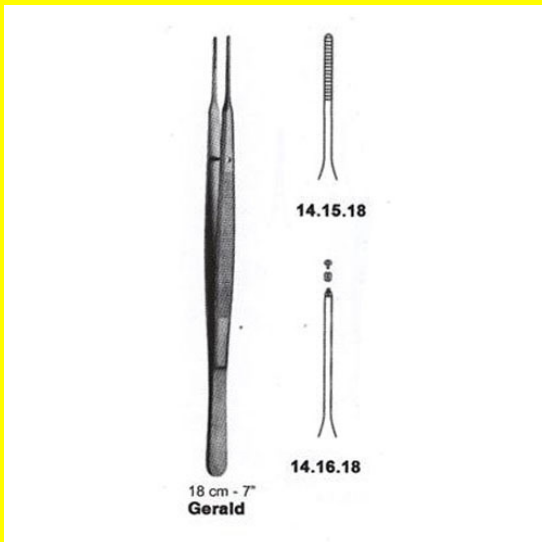

Product Description

Dissecting Forceps Cushing Tungsten Carbide Tip 25 Cms- 10"

Dissecting Forceps Gerald 18Cm -Toothd 7"

Dissecting Forceps Gerald 18Cm -Toothd 7"

[Read More](#)

SKU: BDF210

Price:

Stock: instock

Categories: [Basic / General](#), [Dissecting Forceps](#)

Tags: [14.16.18](#), [BD662](#)

Product Description

Dissecting Forceps Gerald 18Cm -Toothd 7"