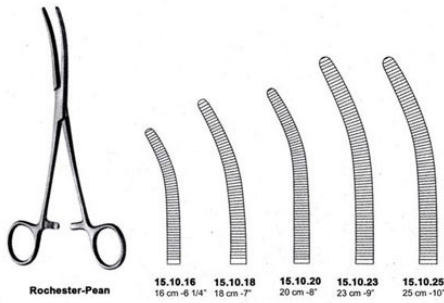

[Read More](#)

SKU: BAF110

Price:

Stock: instock

Categories: [Artery Forceps](#), [Basic / General](#)

Tags: [15.10.20](#), [BH447](#)

Product Description

Artery Forceps Rochester-Pean Curved 20Cm - 8"

Artery Forceps Rochester-Pean Curved 23Cm - 9"

Artery Forceps Rochester-Pean Curved 23Cm - 9"

[Read More](#)

SKU: BAF115

Price:

Stock: instock

Categories: [Artery Forceps](#), [Basic / General](#)

Tags: [15.10.23](#), [BH449](#)

Product Description

Artery Forceps Rochester-Pean Curved 23Cm - 9"

Artery Forceps Rochester-Pean Curved 25Cm - 10"

Artery Forceps Rochester-Pean Curved 25Cm - 10"

[Read More](#)

SKU: BAF120

Price:

Stock: instock