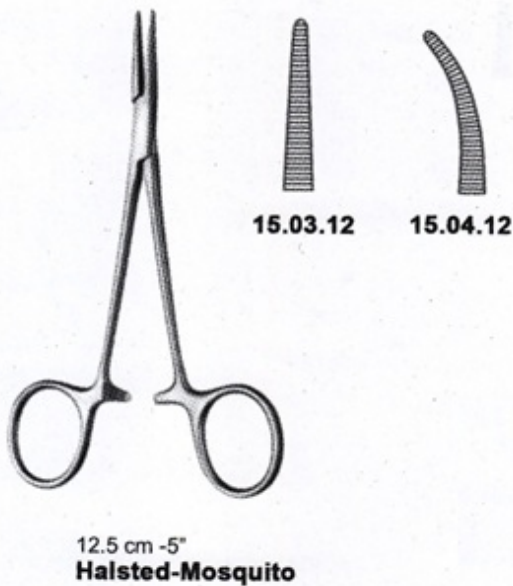

[Read More](#)

SKU: BAF020

Price:

Stock: instock

Categories: [Artery Forceps](#), [Basic / General](#)

Tags: [15.04.12](#), [BH111](#)

Product Description

Artery Forceps Halsted -Mosquito Curved 12.5Cms-5"

Artery Forceps Halsted - Mosquito Straight 12.5Cms-5"

Artery Forceps Halsted -Mosquito Straight 12.5Cms-5"

[Read More](#)

SKU: BAF015

Price:

Stock: instock

Categories: [Artery Forceps](#), [Basic / General](#)

Tags: [15.03.12](#), [BH110](#)

Product Description

Artery Forceps Halsted -Mosquito Straight 12.5Cms-5"

Artery Forceps Halsted-Adson Curved 18Cm -7"

Artery Forceps Halsted-Adson Curved 18Cm -7"

[Read More](#)