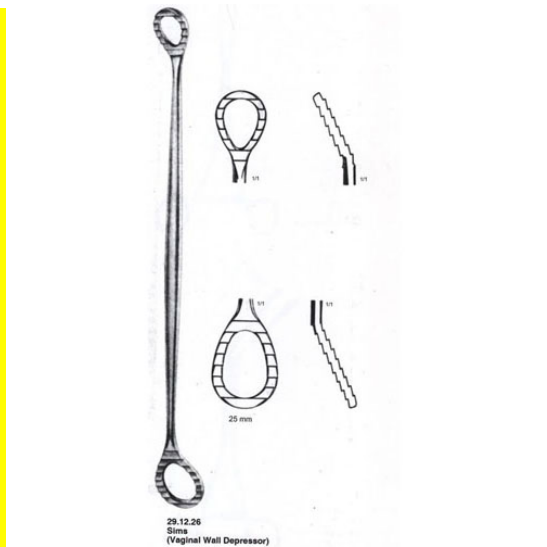

Vaginal Wall Depressor Sims

Vaginal Wall Depressor Sims

[Read More](#)

SKU: GHH045

Price:

Stock: instock

Categories: [Gynecology](#), [Hand Held Retractor](#), [Spatulas](#), [Spatulas](#)

Tags: [29.12.26](#)

Product Description

Vaginal Wall Depressor Sims