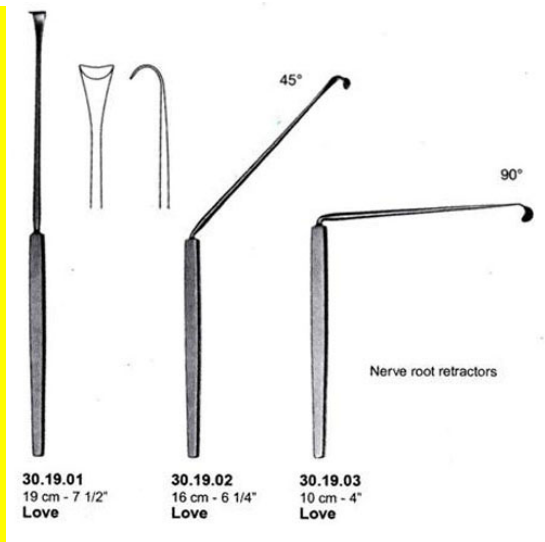

Stock: instock

Categories: [Hand Held Retractor](#), [Spatulas](#), [Neuro & Spine](#), [Open Surgery](#), [Spatulas](#)

Tags: [30.19.03](#)

Product Description

Retractor Hand Held Nerve Root Love 10Cm 4"

Retractor Hand Held Nerve Root Love 16Cm 6 1/4"

Retractor Hand Held Nerve Root Love 16Cm 6 1/4"

[Read More](#)

SKU: NHH085

Price:

Stock: instock

Categories: [Hand Held Retractor](#), [Spatulas](#), [Neuro & Spine](#), [Open Surgery](#), [Spatulas](#)

Tags: [30.19.02](#)

Product Description

Retractor Hand Held Nerve Root Love 16Cm 6 1/4"

Retractor Hand Held Nerve Root Love 19Cm 7 1/2"

Retractor Hand Held Nerve Root Love 19Cm 7 1/2"

[Read More](#)

SKU: NHH080