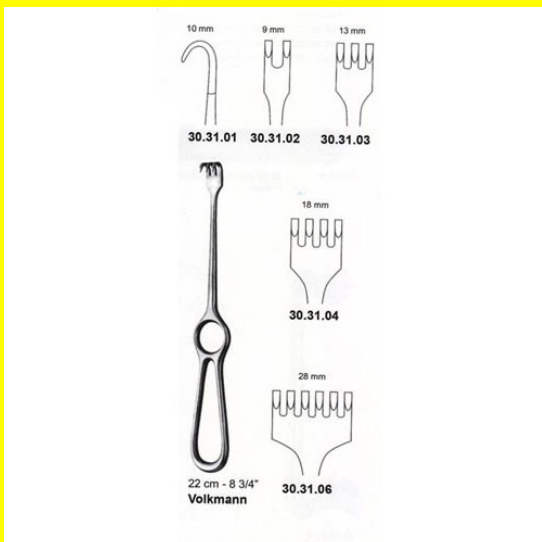

Retractor Hand Held Volkmann 22Cm 8 3/4" 10Mm

Retractor Hand Held Volkmann 22Cm 8 3/4" 10Mm

[Read More](#)

SKU: BHH240

Price:

Stock: instock

Categories: [Basic / General](#), [Hand Held Retractor](#), [Spatulas](#), [Spatulas](#)

Tags: [30.31.01](#)

Product Description

Retractor Hand Held Volkmann 22Cm 8 3/4" 10Mm