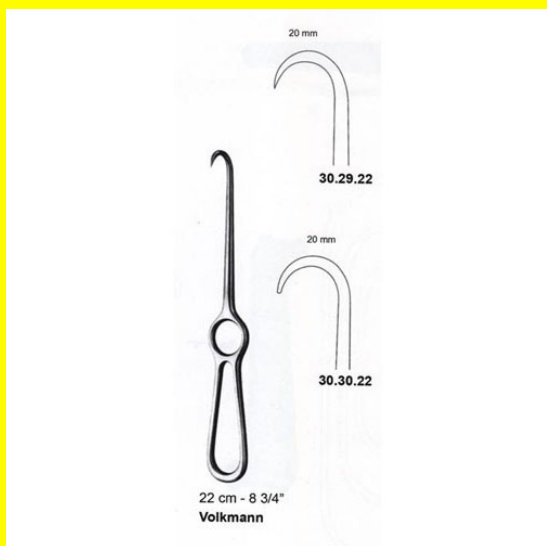

Retractor Hand Held Volkmann 22 Cm 8 3/4" 20Mm

Retractor Hand Held Volkmann 22 Cm 8 3/4" 20Mm

[Read More](#)

SKU: BHH230

Price:

Stock: instock

Categories: [Basic / General](#), [Hand Held Retractor](#), [Spatulas](#), [Spatulas](#)

Tags: [30.29.22](#)