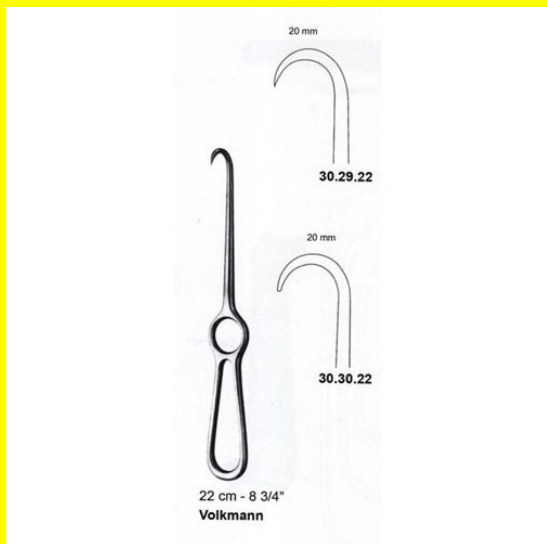

Retractor Hand Held Volkmann 22 Cm 8 3/4" 20Mm

Retractor Hand Held Volkmann 22 Cm 8 3/4" 20Mm

[Read More](#)

SKU: BHH230

Price:

Stock: instock

Categories: [Basic / General](#), [Hand Held Retractor](#), [Spatulas](#), [Spatulas](#)

Tags: [30.29.22](#)