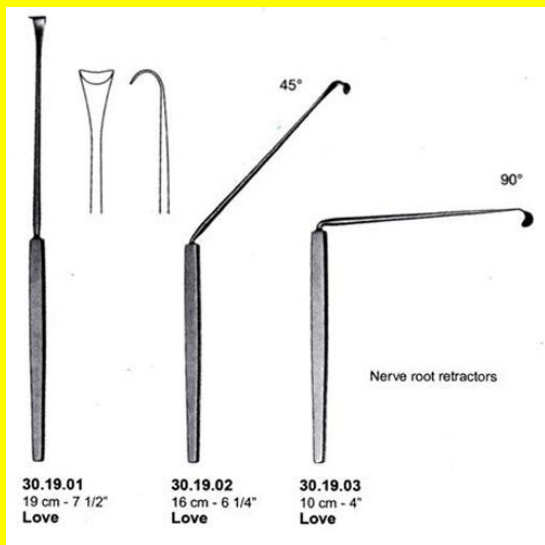

## Product Description

Retractor Hand Held Nerve Root Love 16Cm 6 1/4"

# Retractor Hand Held Nerve Root Love 19Cm 7 1/2"

Retractor Hand Held Nerve Root Love 19Cm 7 1/2"

[Read More](#)

**SKU:** NHH080

**Price:**

**Stock:** instock

**Categories:** [Hand Held Retractor](#), [Spatulas](#), [Neuro & Spine](#), [Open Surgery](#), [Spatulas](#)

## Product Description

Retractor Hand Held Nerve Root Love 19Cm 7 1/2"