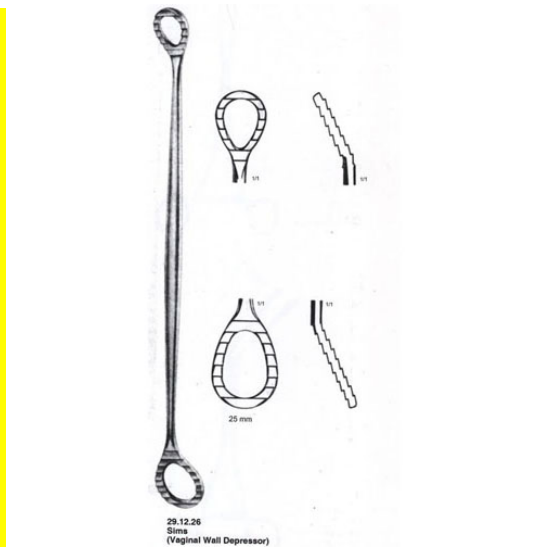

Tubular Nerve Root Retractor And Gouge With Handle Wl 30cms 4mm Od 3.5mm Id

Tubular Nerve Root Retractor And Gouge With Handle Wl 30cms 4mm
Od 3.5mm Id

[Read More](#)

SKU: DMB528

Price:

Stock: instock

Categories: [Endoscopic Interlaminar](#), [Hand Held Retractor](#), [Spatulas](#), [Neuro & Spine](#), [Spatulas](#)

Tags: [DMB528](#), [FL557](#)

Product Description

Tubular Nerve Root Retractor And Gouge With Handle Wl 30cms 4mm Od 3.5mm Id

Vaginal Wall Depressor Sims

Vaginal Wall Depressor Sims

[Read More](#)

SKU: GHH045