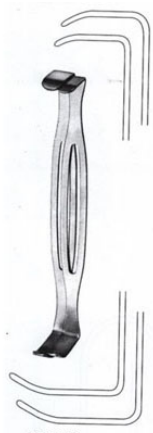

Retractor Hand Held Ochsner 50Mm X 330Mm

[Read More](#)

SKU: BHH180

Price:

Stock: instock

Categories: [Basic / General](#), [Hand Held Retractor](#), [Spatulas](#), [Spatulas](#)

Tags: [30.24.50](#)

Product Description

Retractor Hand Held Ochsner 50Mm X 330Mm

30.28.01
30.28.02
21 cm - 8 1/4"
Parker-Langenbeck
(US-Army)

Retractor Hand Held Parker-Langenbeck #21 Cm 8 1/4"

Retractor Hand Held Parker-Langenbeck #21 Cm 8 1/4"