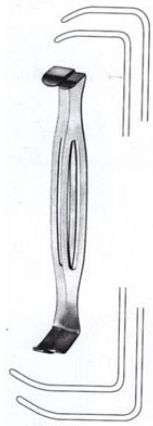

Retractor Hand Held Ochsner 50Mm X 330Mm

30.28.01
30.28.02
21 cm - 8 1/4"
Parker-Langenbeck
(US-Army)

Retractor Hand Held Parker-Langenbeck #21 Cm 8 1/4"

Retractor Hand Held Parker-Langenbeck #21 Cm 8 1/4"

[Read More](#)

SKU: BHH220

Price:

Stock: instock

Categories: [Basic / General](#), [Hand Held Retractor](#), [Spatulas](#), [Spatulas](#)

Tags: [30.28.01](#)

Product Description

Retractor Hand Held Parker-Langenbeck #21 Cm 8 1/4"

30.28.01
30.28.02
21 cm - 8 1/4"
Parker-Langenbeck
(US-Army)

Retractor Hand Held Parker-Langenbeck #21 Cm 8 1/4"

Retractor Hand Held Parker-Langenbeck #21 Cm 8 1/4"

[Read More](#)

SKU: BHH225

Price:

Stock: instock