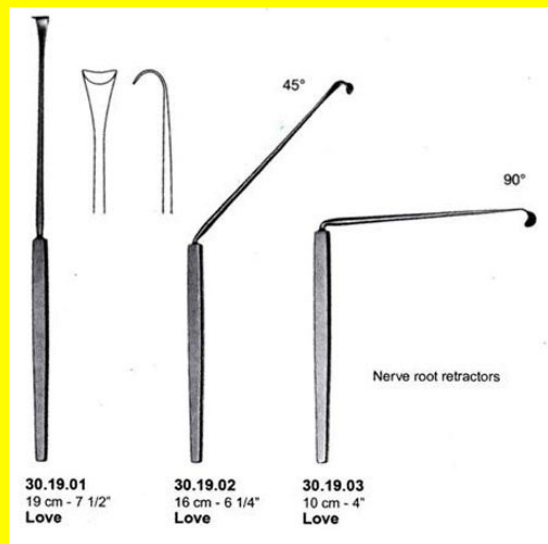

Retractor Hand Held Morris 23Cm 9" 35 X 50Mm

Retractor Hand Held Morris 23Cm 9" 65 X 65Mm

Retractor Hand Held Morris 23Cm 9" 65 X 65Mm

[Read More](#)

SKU: BHH340

Price:

Stock: instock

Categories: [Basic / General](#), [Hand Held Retractor](#), [Spatulas](#), [Spatulas](#)

Tags: [30.36.65](#)

Product Description

Retractor Hand Held Morris 23Cm 9" 65 X 65Mm

Retractor Hand Held Nerve Root Love 10Cm 4"

Retractor Hand Held Nerve Root Love 10Cm 4"

[Read More](#)

SKU: NHH090

Price: