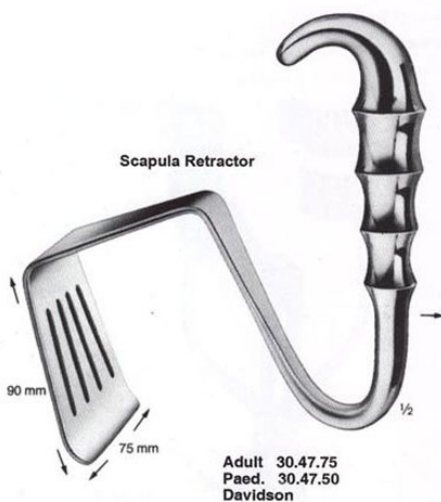

Retractor Ross Aortic Valve Medium 10"

Retractor Ross Aortic Valve Medium 10"

[Read More](#)

SKU: CHH065

Price:

Stock: instock

Categories: [Cardio Thoracic](#), [Hand Held Retractor](#), [Spatulas](#), [Spatulas](#)

Tags: [CHH065](#)

Product Description

Retractor Ross Aortic Valve Medium 10"

Retractor Ross Aortic Valve Small 10"

Retractor Ross Aortic Valve Small 10"

[Read More](#)

SKU: CHH060

Price:

Stock: instock

Categories: [Cardio Thoracic](#), [Hand Held Retractor](#), [Spatulas](#), [Spatulas](#)

Tags: [CHH060](#)

Product Description

Retractor Ross Aortic Valve Small 10"

Retractor Scapula Davison Adult

Retractor Scapula Davison Adult

[Read More](#)

SKU: CHH005

Price:

Stock: instock

Categories: [Cardio Thoracic](#), [Hand Held Retractor](#), [Spatulas](#), [Spatulas](#)

Tags: [30.47.75](#)