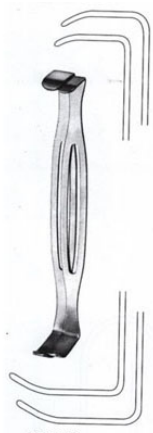

30.28.01
30.28.02
21 cm - 8 1/4"
Parker-Langenbeck
(US-Army)

Retractor Hand Held Parker-Langenbeck #21 Cm 8 1/4"

Retractor Hand Held Parker-Langenbeck #21 Cm 8 1/4"

[Read More](#)

SKU: BHH220

Price:

Stock: instock

Categories: [Basic / General](#), [Hand Held Retractor](#), [Spatulas](#), [Spatulas](#)

Tags: [30.28.01](#)