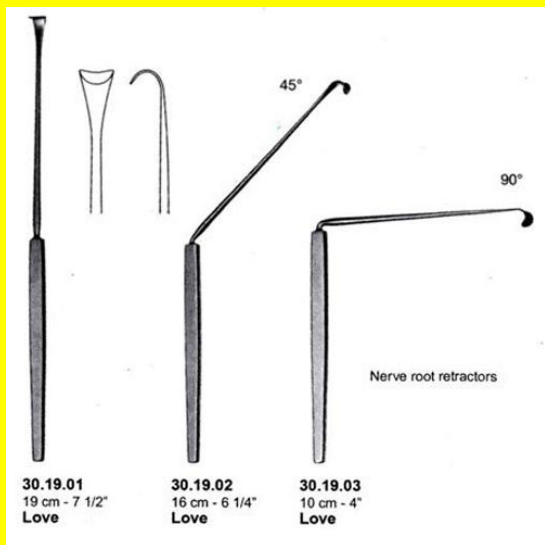

Retractor Hand Held Nerve Root Love 16Cm 6 1/4"

Retractor Hand Held Nerve Root Love 16Cm 6 1/4"

[Read More](#)

SKU: NHH085

Price:

Stock: instock

Categories: [Hand Held Retractor](#), [Spatulas](#), [Neuro & Spine](#), [Open Surgery](#), [Spatulas](#)

Tags: [30.19.02](#)

Product Description

Retractor Hand Held Nerve Root Love 16Cm 6 1/4"

Retractor Hand Held Nerve Root Love 19Cm 7 1/2"

Retractor Hand Held Nerve Root Love 19Cm 7 1/2"

[Read More](#)

SKU: NHH080

Price:

Stock: instock

Categories: [Hand Held Retractor](#), [Spatulas](#), [Neuro & Spine](#), [Open Surgery](#), [Spatulas](#)

Tags: [30.19.01](#)

Product Description

Retractor Hand Held Nerve Root Love 19Cm 7 1/2"