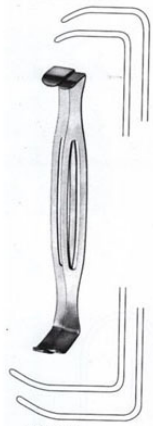

## Product Description

Retractor Hand Held Ochsner 50Mm X 330Mm

30.28.01  
30.28.02  
# 21 cm - 8 1/4"  
Parker-Langenbeck  
(US-Army)

## Retractor Hand Held Parker-Langenbeck #21 Cm 8 1/4"

Retractor Hand Held Parker-Langenbeck #21 Cm 8 1/4"

[Read More](#)

**SKU:** BHH220

**Price:**

**Stock:** instock

**Categories:** [Basic / General](#), [Hand Held Retractor](#), [Spatulas](#), [Spatulas](#)

### Product Description

Retractor Hand Held Parker-Langenbeck #21 Cm 8 1/4"

30.28.01  
30.28.02  
# 21 cm - 8 1/4"  
Parker-Langenbeck  
(US-Army)