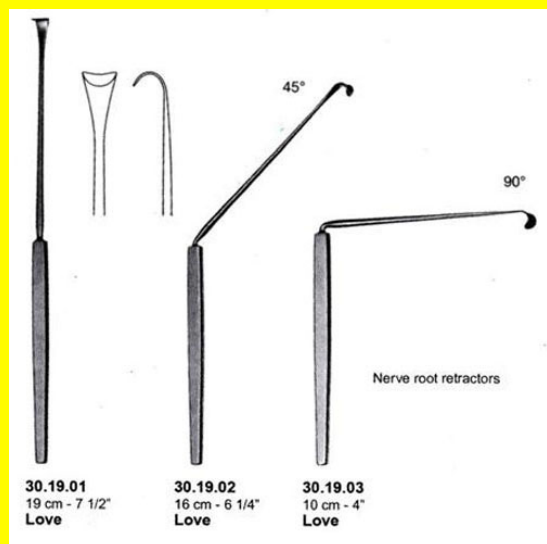

Retractor Hand Held Nerve Root Love 10Cm 4"

Retractor Hand Held Nerve Root Love 10Cm 4"

[Read More](#)

SKU: NHH090

Price:

Stock: instock

Categories: [Hand Held Retractor](#), [Spatulas](#), [Neuro & Spine](#), [Open Surgery](#), [Spatulas](#)

Tags: [30.19.03](#)

Product Description

Retractor Hand Held Nerve Root Love 10Cm 4"