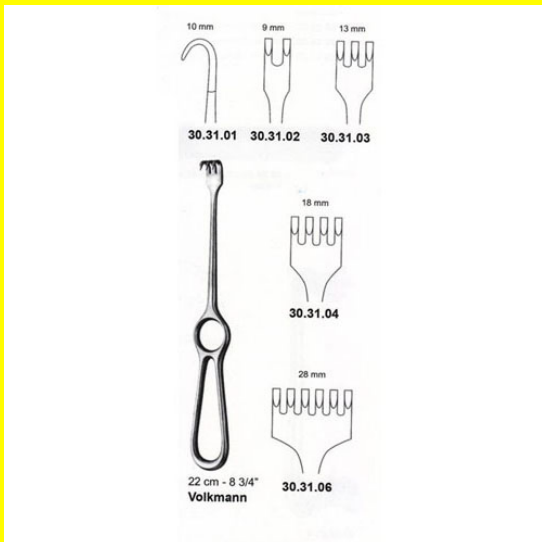

Price:

Stock: instock

Categories: [Basic / General](#), [Hand Held Retractor](#), [Spatulas](#), [Spatulas](#)

Tags: [30.30.22](#)

Product Description

Retractor Hand Held Volkmann 22 Cm 8 3/4" 20Mm

Retractor Hand Held Volkmann 22Cm 8 3/4" 10Mm