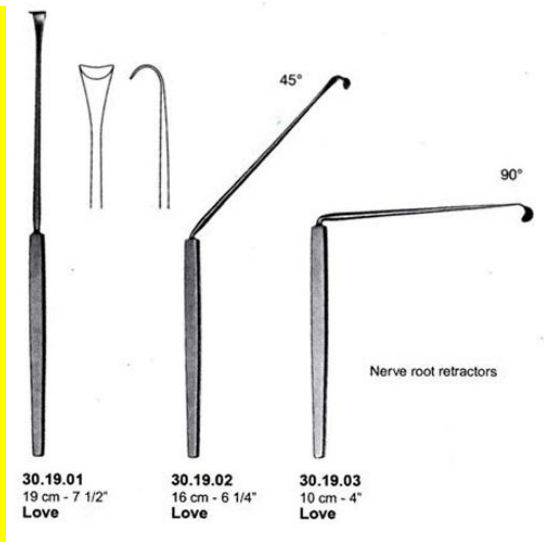

## Product Description

Retractor Hand Held Nerve Root Love 10Cm 4"

# Retractor Hand Held Nerve Root Love 16Cm 6 1/4"

Retractor Hand Held Nerve Root Love 16Cm 6 1/4"

[Read More](#)

**SKU:** NHH085

**Price:**

**Stock:** instock

**Categories:** [Hand Held Retractor](#), [Spatulas](#), [Neuro & Spine](#), [Open Surgery](#), [Spatulas](#)

## Product Description

Retractor Hand Held Nerve Root Love 16Cm 6 1/4"