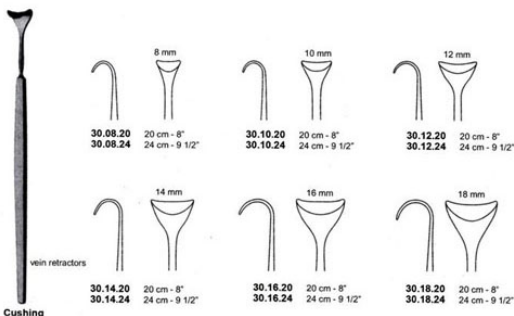

Retractor Hand Held Cushing 20Cm 8" 10Mm

Retractor Hand Held Cushing 20Cm 8" 10Mm

[Read More](#)

SKU: BHH075

Price:

Stock: instock

Categories: [Basic / General](#), [Hand Held Retractor](#), [Spatulas](#), [Spatulas](#)

Tags: [30.10.20](#)