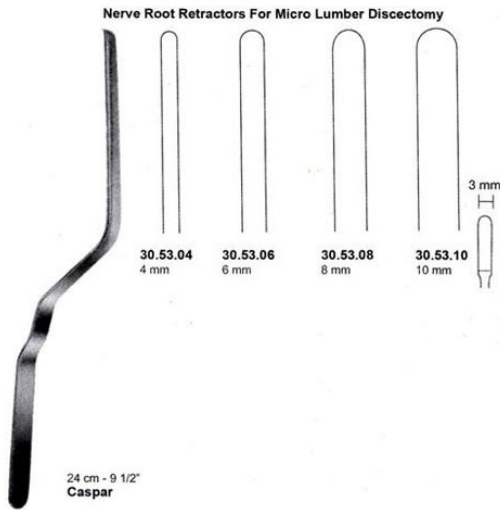

## Product Description

Nerve Root Retractor For Micro Lumber Discectomy Casper 24 Cm - 9 1/2" 6Mm

Nerve Root Retractors For Micro Lumber Discectomy

24 cm - 9 1/2"  
Casper

# Nerve Root Retractor For Micro Lumber Discectomy Casper 24 Cm - 9 1/2" 8Mm

Nerve Root Retractor For Micro Lumber Discectomy Casper 24 Cm - 9 1/2" 8Mm

[Read More](#)

**SKU:** NHH100

**Price:**

**Stock:** instock

**Categories:** [Hand Held Retractor](#), [Spatulas](#), [Neuro & Spine](#), [Open Surgery](#), [Spatulas](#)

**Tags:** [30.53.08](#)