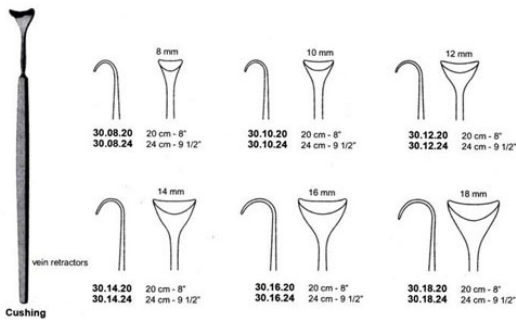

Retractor Hand Held Cushing

24Cm 9 1/2" 12Mm

Retractor Hand Held Cushing 24Cm 9 1/2" 12Mm

[Read More](#)

SKU: BHH090

Price:

Stock: instock

Categories: [Basic / General](#), [Hand Held Retractor](#), [Spatulas](#), [Spatulas](#)

Tags: [30.12.24](#)