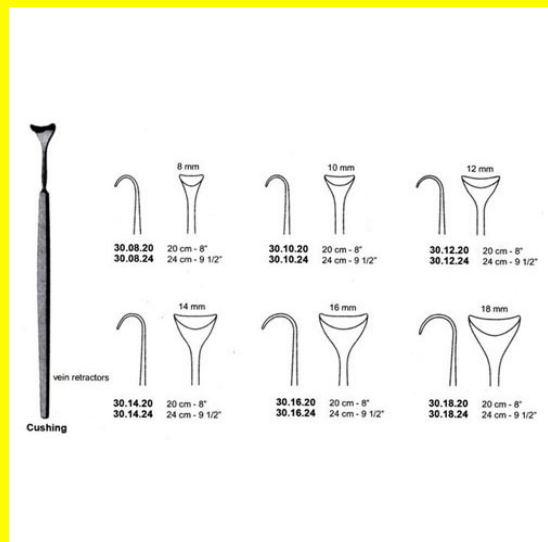

Retractor Hand Held Cushing 24Cm 9 1/2" 8Mm

Retractor Hand Held Cushing 24Cm 9 1/2" 8Mm

[Read More](#)

SKU: BHH070

Price:

Stock: instock

Categories: [Basic / General](#), [Hand Held Retractor](#), [Spatulas](#), [Spatulas](#)

Tags: [30.08.24](#)

Product Description

Retractor Hand Held Cushing 24Cm 9 1/2" 8Mm