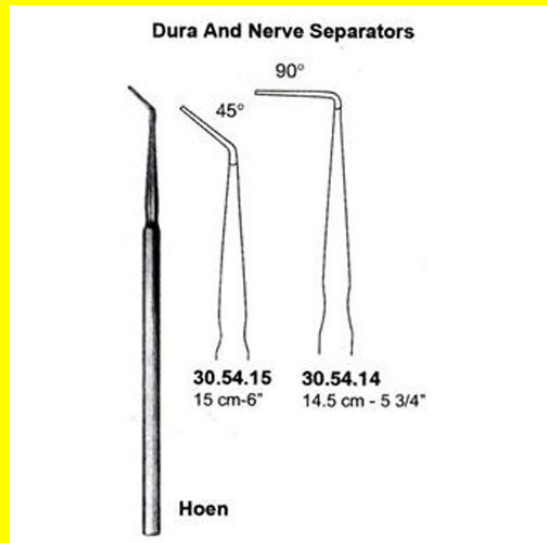

Product Description

Brain Spatulas Tapering To 6mm

Dura And Nerve Separators Hoen 14.5 Cm - 5 3/4"

Dura And Nerve Separators Hoen 14.5 Cm - 5 3/4"

[Read More](#)

SKU: NHH110

Price:

Stock: instock

Categories: [Hand Held Retractor](#), [Spatulas](#), [Neuro & Spine](#), [Open Surgery](#), [Spatulas](#)

Tags: [30.54.14](#)

Product Description

Dura And Nerve Separators Hoen 14.5 Cm - 5 3/4"