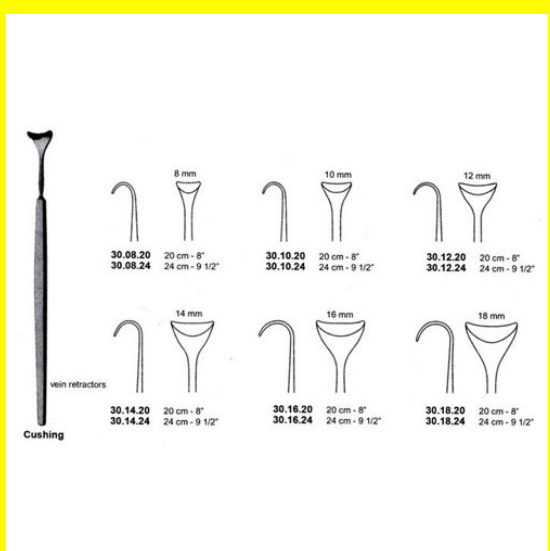

Retractor Hand Held Cushing 20Cm 8" 14Mm

Retractor Hand Held Cushing 20Cm 8" 14Mm

[Read More](#)

SKU: BHH095

Price:

Stock: instock

Categories: [Basic / General](#), [Hand Held Retractor](#), [Spatulas](#), [Spatulas](#)

Tags: [30.14.20](#)

Product Description

Retractor Hand Held Cushing 20Cm 8" 14Mm