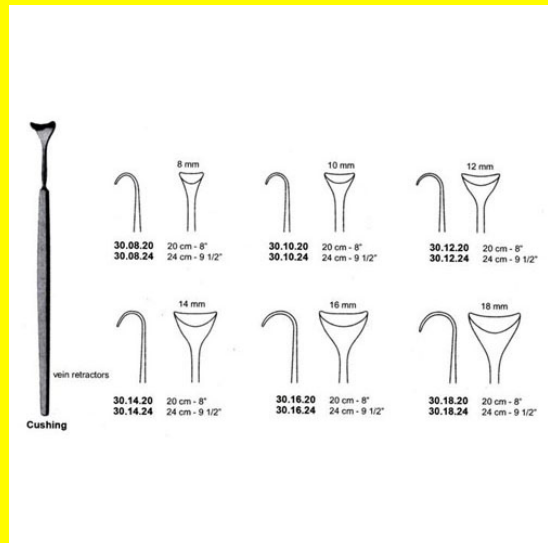

Product Description

Retractor Hand Held Cushing 24Cm 9 1/2" 14Mm

Retractor Hand Held Cushing 24Cm 9 1/2" 18Mm

Retractor Hand Held Cushing 24Cm 9 1/2" 18Mm

[Read More](#)

SKU: BHH120

Price:

Stock: instock

Categories: [Basic / General](#), [Hand Held Retractor](#), [Spatulas](#), [Spatulas](#)

Tags: [30.18.24](#)

Product Description

Retractor Hand Held Cushing 24Cm 9 1/2" 18Mm