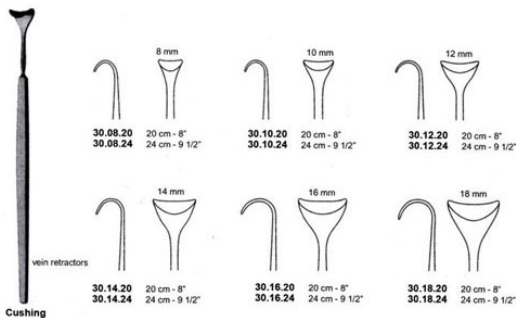

Product Description

Retractor Hand Held Cushing 20Cm 8" 18Mm

Retractor Hand Held Cushing

20Cm 8" 4 Mm

Retractor Hand Held Cushing 20Cm 8" 4 Mm

[Read More](#)

SKU: BHH055

Price:

Stock: instock

Categories: [Basic / General](#), [Hand Held Retractor](#), [Spatulas](#), [Spatulas](#)

Tags: [BHH055](#)