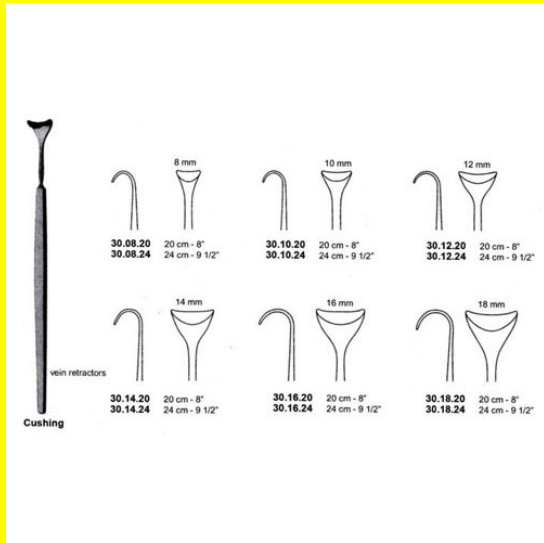

Product Description

Retractor Hand Held Cushing 20Cm 8" 10Mm

Retractor Hand Held Cushing 20Cm 8" 12Mm

Retractor Hand Held Cushing 20Cm 8" 12Mm

[Read More](#)

SKU: BHH085

Price:

Stock: instock

Categories: [Basic / General](#), [Hand Held Retractor](#), [Spatulas](#), [Spatulas](#)

Tags: [30.12.20](#)

Product Description

Retractor Hand Held Cushing 20Cm 8" 12Mm