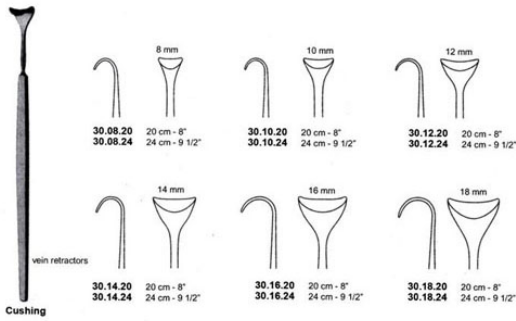

Retractor Hand Held Cushing

20Cm 8" 16Mm

Retractor Hand Held Cushing 20Cm 8" 16Mm

[Read More](#)

SKU: BHH105

Price:

Stock: instock

Categories: [Basic / General](#), [Hand Held Retractor](#), [Spatulas](#), [Spatulas](#)

Tags: [30.16.20](#)

Product Description

Retractor Hand Held Cushing 20Cm 8" 16Mm

Retractor Hand Held Cushing

20Cm 8" 18Mm

Retractor Hand Held Cushing 20Cm 8" 18Mm

[Read More](#)

SKU: BHH115

Price:

Stock: instock

Categories: [Basic / General](#), [Hand Held Retractor](#), [Spatulas](#), [Spatulas](#)

Tags: [30.18.20](#)