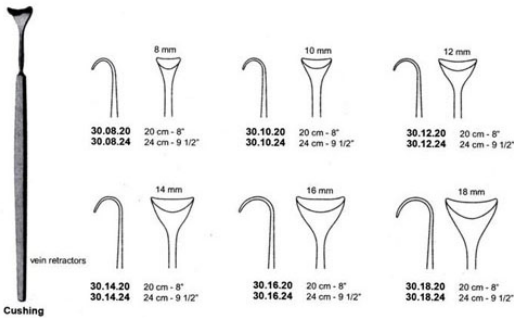

Stock: instock

Categories: [Basic / General](#), [Hand Held Retractor](#), [Spatulas](#), [Spatulas](#)

Tags: [BHH415](#), [OL170](#)

Product Description

Retractor Hand Held Baby-Deaver 20Cm 8" 18mm

30.43.22
20 cm - 8"
Deaver-Baby

Retractor Hand Held Baby-Deaver 20Cm 8" 22mm

Retractor Hand Held Baby-Deaver 20Cm 8" 22mm

[Read More](#)

SKU: BHH420

Price:

Stock: instock

Categories: [Basic / General](#), [Hand Held Retractor](#), [Spatulas](#), [Spatulas](#)

Tags: [30.43.22](#)

Product Description

Retractor Hand Held Baby-Deaver 20Cm 8" 22mm

Retractor Hand Held Cushing 124Cm 9 1/2" 16Mm

Retractor Hand Held Cushing 124Cm 9 1/2" 16Mm

[Read More](#)

SKU: BHH110

Price: