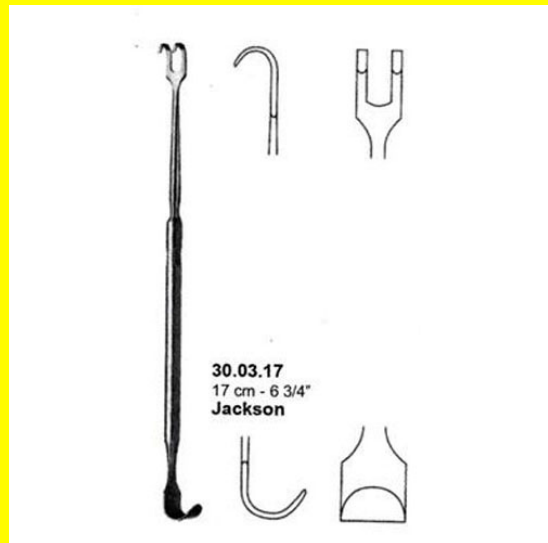

Product Description

Retractor Hand Held Israel 25Cm 10" 45 X 50Mm

Retractor Hand Held Jackson 17Cm 6 3/4"

Retractor Hand Held Jackson 17Cm 6 3/4"

[Read More](#)

SKU: BHH010

Price:

Stock: instock

Categories: [Basic / General](#), [Hand Held Retractor](#), [Spatulas](#), [Spatulas](#)

Tags: [30.03.17](#)

Product Description

Retractor Hand Held Jackson 17Cm 6 3/4"