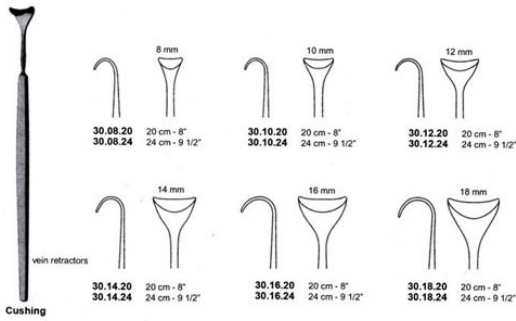

Stock: instock

Categories: [Basic / General](#), [Hand Held Retractor](#), [Spatulas](#), [Spatulas](#)

Tags: [30.14.20](#)

Product Description

Retractor Hand Held Cushing 20Cm 8" 14Mm

Retractor Hand Held Cushing

20Cm 8" 16Mm

Retractor Hand Held Cushing 20Cm 8" 16Mm

[Read More](#)

SKU: BHH105

Price:

Stock: instock

Categories: [Basic / General](#), [Hand Held Retractor](#), [Spatulas](#), [Spatulas](#)

Tags: [30.16.20](#)