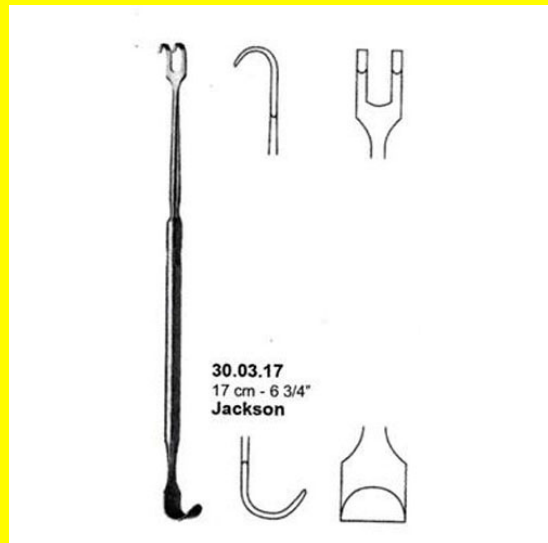

Tags: [LHH020](#)

Product Description

Retractor Hand Held Hasson S Shaped 15cm-6" 12mm

Retractor Hand Held Israel 25Cm 10" 45 X 50Mm

Retractor Hand Held Israel 25Cm 10" 45 X 50Mm

[Read More](#)

SKU: BHH320

Price:

Stock: instock

Categories: [Basic / General](#), [Hand Held Retractor](#), [Spatulas](#), [Spatulas](#)

Tags: [30.35.25](#)

Product Description

Retractor Hand Held Israel 25Cm 10" 45 X 50Mm

Retractor Hand Held Jackson 17Cm 6 3/4"