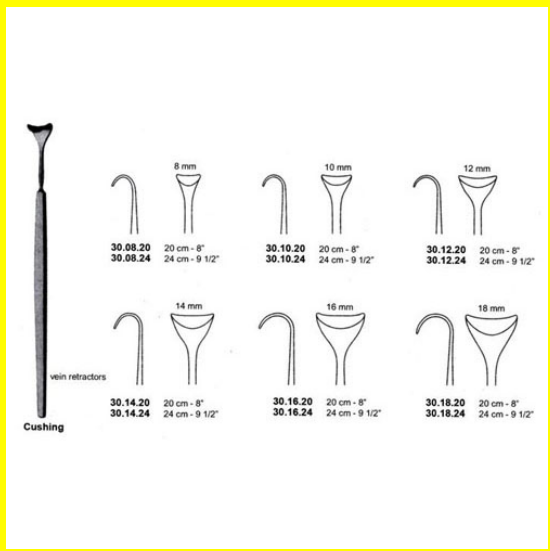

Product Description

Retractor Hand Held Cushing 20Cm 8" 10Mm

Retractor Hand Held Cushing 20Cm 8" 12Mm

Retractor Hand Held Cushing 20Cm 8" 12Mm

[Read More](#)

SKU: BHH085

Price:

Stock: instock

Categories: [Basic / General](#), [Hand Held Retractor](#), [Spatulas](#), [Spatulas](#)

Tags: [30.12.20](#)

Product Description

Retractor Hand Held Cushing 20Cm 8" 12Mm