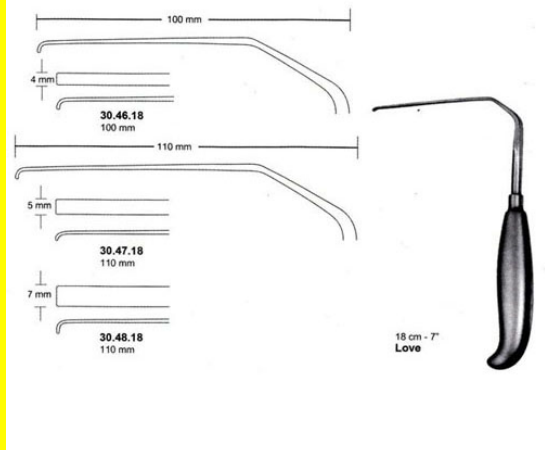

Categories: [Hand Held Retractor](#), [Spatulas](#), [Neuro & Spine](#), [Open Surgery](#), [Spatulas](#)

Tags: [30.49.21](#)

Product Description

Nerve Root Retractor Love 4mm 21 Cm - 8 1/4"

Nerve Root Retractor Love 5mm 18 Cm - 7" 110Mm

Nerve Root Retractor Love 5mm 18 Cm - 7" 110Mm

[Read More](#)

SKU: NHH045

Price:

Stock: instock

Categories: [Hand Held Retractor](#), [Spatulas](#), [Neuro & Spine](#), [Open Surgery](#), [Spatulas](#)

Tags: [30.47.18](#)

Product Description

Nerve Root Retractor Love 5mm 18 Cm - 7" 110Mm

Nerve Root Retractor Love 6mm 21 Cm - 8 1/4"

Nerve Root Retractor Love 6mm 21 Cm - 8 1/4"

[Read More](#)

SKU: NHH060

Price:

Stock: instock