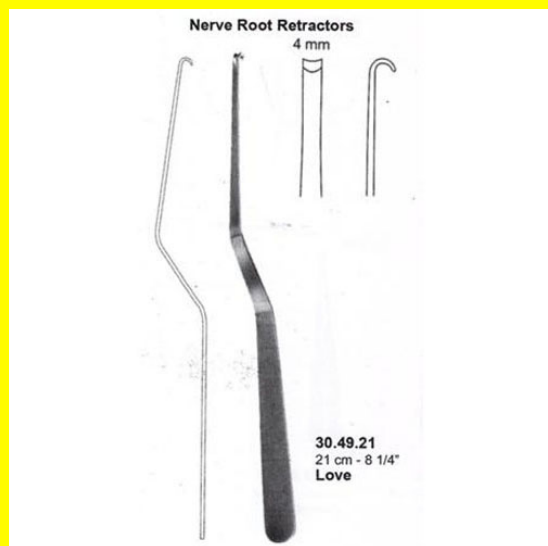

Nerve Root Retractor Love 4mm 21 Cm - 8 1/4"

Nerve Root Retractor Love 4mm 21 Cm - 8 1/4"

[Read More](#)

SKU: NHH055

Price:

Stock: instock

Categories: [Hand Held Retractor](#), [Spatulas](#), [Neuro & Spine](#), [Open Surgery](#), [Spatulas](#)

Tags: [30.49.21](#)

Product Description

Nerve Root Retractor Love 4mm 21 Cm - 8 1/4"