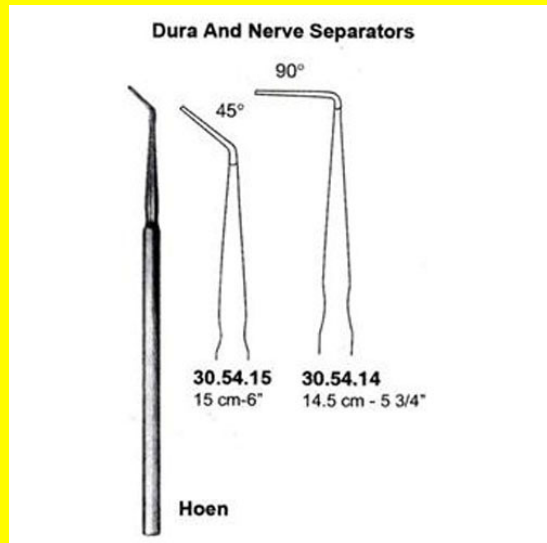

Brain Spatulas Tapering To 4mm

Brain Spatulas Tapering To 6Mm

Brain Spatulas Tapering To 6mm

[Read More](#)

SKU: NHH025

Price:

Stock: instock

Categories: [Hand Held Retractor](#), [Spatulas](#), [Neuro & Spine](#), [Open Surgery](#), [Spatulas](#)

Tags: [42.04.06](#)

Product Description

Brain Spatulas Tapering To 6mm

Dura And Nerve Separators Hoen 14.5 Cm - 5 3/4"

Dura And Nerve Separators Hoen 14.5 Cm - 5 3/4"

[Read More](#)

SKU: NHH110

Price: