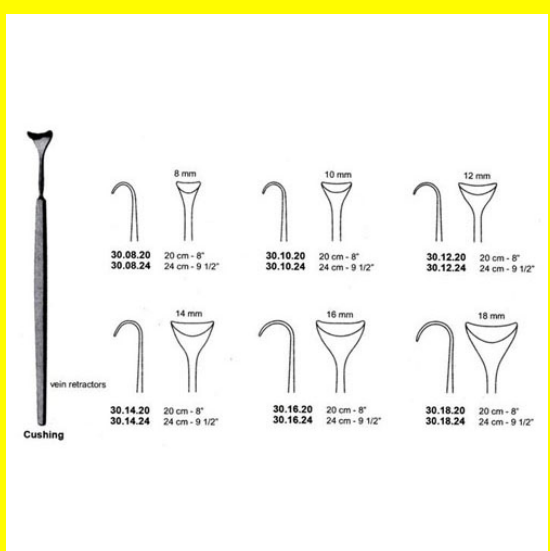

Retractor Hand Held Cushing 20Cm 8" 8 Mm

Retractor Hand Held Cushing 20Cm 8" 8 Mm

[Read More](#)

SKU: BHH065

Price:

Stock: instock

Categories: [Basic / General](#), [Hand Held Retractor](#), [Spatulas](#), [Spatulas](#)

Tags: [30.08.20](#)

Product Description

Retractor Hand Held Cushing 20Cm 8" 8 Mm