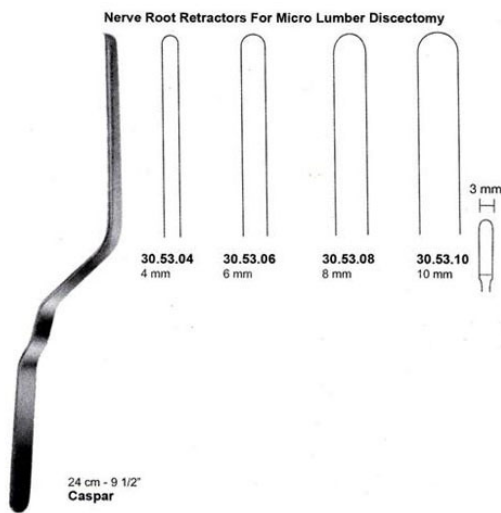

Categories: [Hand Held Retractor](#), [Spatulas](#), [Neuro & Spine](#), [Open Surgery](#), [Spatulas](#)

Tags: [FO450](#), [NHH065](#)

Product Description

Nerve Root Retractor Love 8mm 21 Cm - 8 1/4"

Nerve Root Retractor For Micro Lumber Discectomy Casper 24 Cm - 9 1/2" 6Mm

Nerve Root Retractor For Micro Lumber Discectomy Casper 24 Cm - 9 1/2" 6Mm

[Read More](#)

SKU: NHH095

Price:

Stock: instock

Categories: [Hand Held Retractor](#), [Spatulas](#), [Neuro & Spine](#), [Open Surgery](#), [Spatulas](#)

Tags: [30.53.06](#)

Product Description

Nerve Root Retractor For Micro Lumber Discectomy Casper 24 Cm - 9 1/2" 6Mm

Nerve Root Retractor For Micro Lumber Discectomy Casper 24 Cm - 9 1/2" 8Mm

Nerve Root Retractor For Micro Lumber Discectomy Casper 24 Cm - 9 1/2" 8Mm