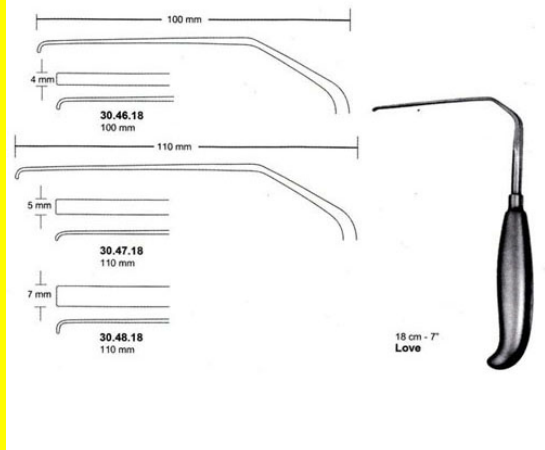

Nerve Root Retractor Love 5mm 18 Cm - 7" 110Mm

Nerve Root Retractor Love 5mm 18 Cm - 7" 110Mm

[Read More](#)

SKU: NHH045

Price:

Stock: instock

Categories: [Hand Held Retractor](#), [Spatulas](#), [Neuro & Spine](#), [Open Surgery](#), [Spatulas](#)

Tags: [30.47.18](#)

Product Description

Nerve Root Retractor Love 5mm 18 Cm - 7" 110Mm

Nerve Root Retractor Love 6mm 21 Cm - 8 1/4"

Nerve Root Retractor Love 6mm 21 Cm - 8 1/4"

[Read More](#)

SKU: NHH060

Price:

Stock: instock

Categories: [Hand Held Retractor](#), [Spatulas](#), [Neuro & Spine](#), [Open Surgery](#), [Spatulas](#)

Tags: [NHH060](#)