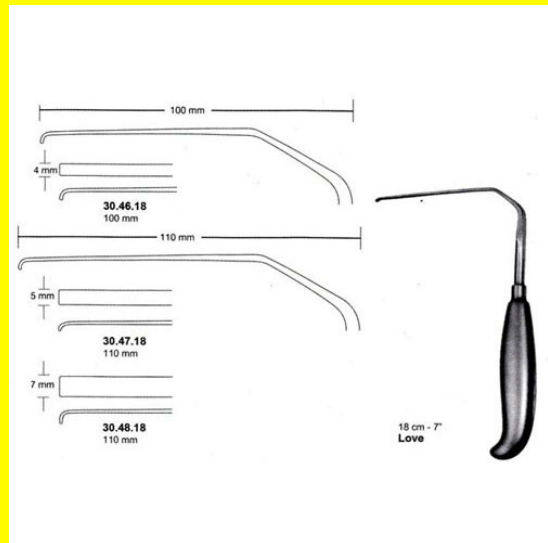

Product Description

Nerve Root RETR With Variable Suction, bayonet

Nerve Root Retractor Love 3mm 18 Cm - 7" 100Mm

Nerve Root Retractor Love 3mm 18 Cm - 7" 100Mm

[Read More](#)

SKU: NHH040

Price:

Stock: instock

Categories: [Hand Held Retractor](#), [Spatulas](#), [Neuro & Spine](#), [Open Surgery](#), [Spatulas](#)

Tags: [30.46.18](#)

Product Description

Nerve Root Retractor Love 3mm 18 Cm - 7" 100Mm