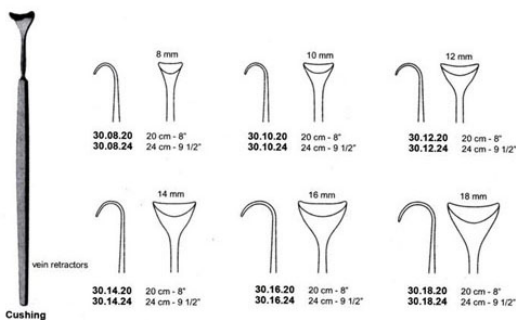

Retractor Hand Held Cushing

24Cm 9 1/2" 14Mm

Retractor Hand Held Cushing 24Cm 9 1/2" 14Mm

[Read More](#)

SKU: BHH100

Price:

Stock: instock

Categories: [Basic / General](#), [Hand Held Retractor](#), [Spatulas](#), [Spatulas](#)

Tags: [30.14.24](#)