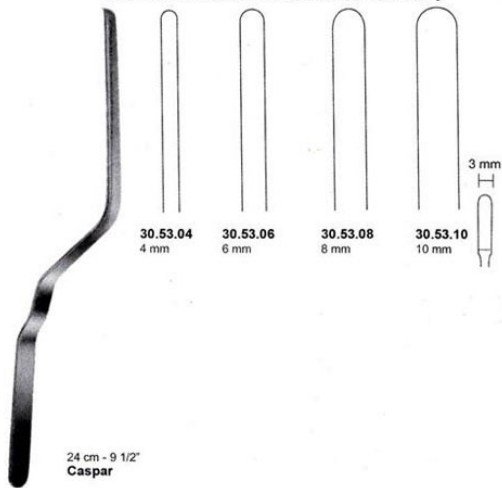

Product Description

Nerve Root Retractor Love 7mm 18 Cm - 7" 110Mm

Nerve Root Retractor Love 8mm 21 Cm - 8 1/4"

Nerve Root Retractor Love 8mm 21 Cm - 8 1/4"

[Read More](#)

SKU: NHH065

Price:

Stock: instock

Categories: [Hand Held Retractor](#), [Spatulas](#), [Neuro & Spine](#), [Open Surgery](#), [Spatulas](#)

Tags: [FO450](#), [NHH065](#)

Product Description

Nerve Root Retractor Love 8mm 21 Cm - 8 1/4"

Nerve Root Retractor For Micro Lumber Discectomy Casper 24 Cm - 9 1/2" 6Mm

Nerve Root Retractor For Micro Lumber Discectomy Casper 24 Cm - 9 1/2" 6Mm

[Read More](#)

SKU: NHH095

Price:

Stock: instock

Categories: [Hand Held Retractor](#), [Spatulas](#), [Neuro & Spine](#), [Open Surgery](#), [Spatulas](#)

Tags: [30.53.06](#)

Product Description

Nerve Root Retractor For Micro Lumber Discectomy Casper 24 Cm - 9 1/2" 6Mm

Nerve Root Retractors For Micro Lumber Discectomy

24 cm - 9 1/2"
Casper