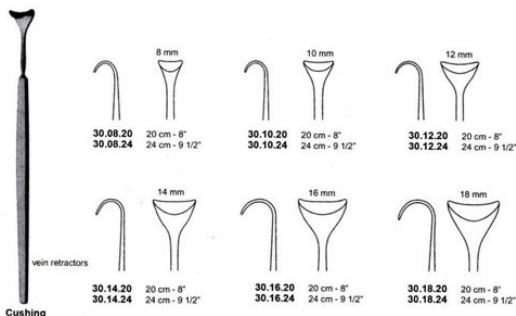

Retractor Hand Held Cushying 20Cm 8" 10Mm

Retractor Hand Held Cushying 20Cm 8" 10Mm

[Read More](#)

SKU: BHH075

Price:

Stock: instock

Categories: [Basic / General](#), [Hand Held Retractor](#), [Spatulas](#), [Spatulas](#)

Tags: [30.10.20](#)