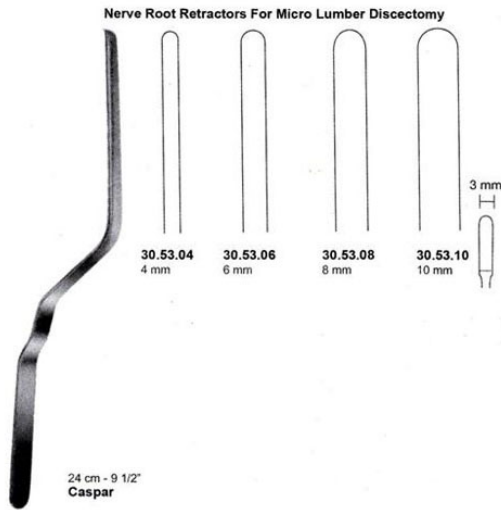

Tags: [30.53.06](#)

Product Description

Nerve Root Retractor For Micro Lumber Discectomy Casper 24 Cm - 9 1/2" 6Mm

Nerve Root Retractor For Micro Lumber Discectomy Casper 24 Cm - 9 1/2" 8Mm

Nerve Root Retractor For Micro Lumber Discectomy Casper 24 Cm - 9 1/2" 8Mm

[Read More](#)

SKU: NHH100

Price:

Stock: instock

Categories: [Hand Held Retractor](#), [Spatulas](#), [Neuro & Spine](#), [Open Surgery](#), [Spatulas](#)

Tags: [30.53.08](#)

Product Description

Nerve Root Retractor For Micro Lumber Discectomy Casper 24 Cm - 9 1/2" 8Mm

Prostatic Retractor Young 23x25mm 23cm-9"

Prostatic Retractor Young 23x25mm 23cm-9"

[Read More](#)

SKU: UHH005

Price:

Stock: instock

Categories: [Hand Held Retractor](#), [Spatulas](#), [Spatulas](#), [Urology](#)