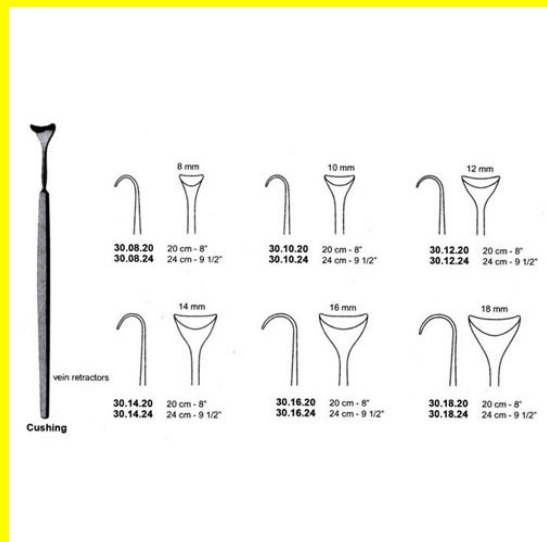

Retractor Hand Held Cushing 24Cm 9 1/2" 8Mm

Retractor Hand Held Cushing 24Cm 9 1/2" 8Mm

[Read More](#)

SKU: BHH070

Price:

Stock: instock

Categories: [Basic / General](#), [Hand Held Retractor](#), [Spatulas](#), [Spatulas](#)

Tags: [30.08.24](#)

Product Description

Retractor Hand Held Cushing 24Cm 9 1/2" 8Mm