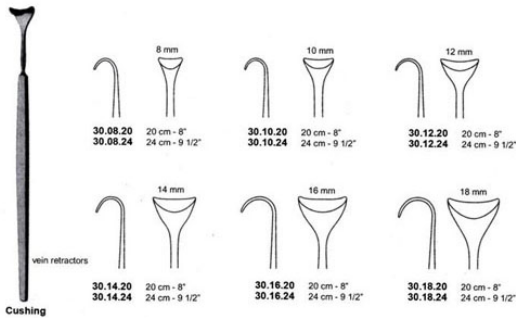

Retractor Hand Held Cushying 124Cm 9 1/2" 16Mm

Retractor Hand Held Cushying 124Cm 9 1/2" 16Mm

[Read More](#)

SKU: BHH110

Price:

Stock: instock

Categories: [Basic / General](#), [Hand Held Retractor](#), [Spatulas](#), [Spatulas](#)

Tags: [30.16.24](#)

Product Description

Retractor Hand Held Cushying 124Cm 9 1/2" 16Mm