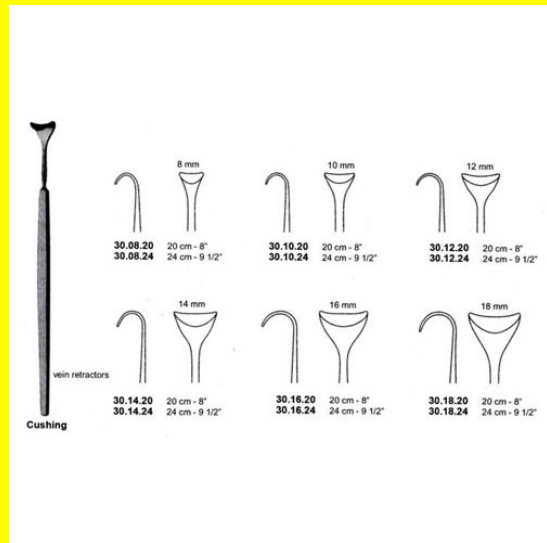

Product Description

Retractor Hand Held Cushing 24Cm 9 1/2" 14Mm

Retractor Hand Held Cushing 24Cm 9 1/2" 18Mm

Retractor Hand Held Cushing 24Cm 9 1/2" 18Mm

[Read More](#)

SKU: BHH120

Price:

Stock: instock

Categories: [Basic / General](#), [Hand Held Retractor](#), [Spatulas](#), [Spatulas](#)

Tags: [30.18.24](#)

Product Description

Retractor Hand Held Cushing 24Cm 9 1/2" 18Mm