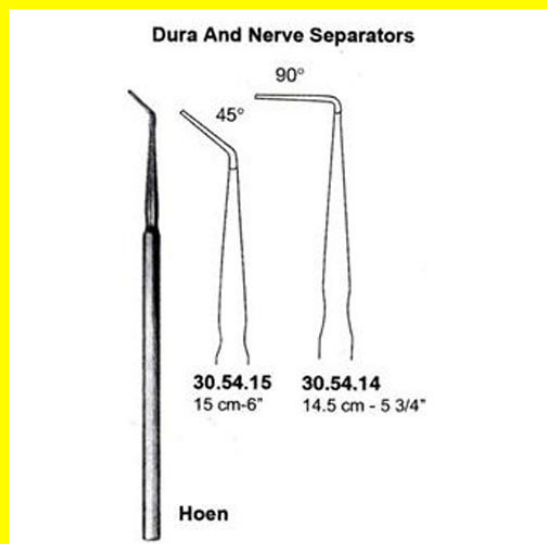

## Product Description

Brain Spatulas Tapering To 6mm

## Dura And Nerve Separators Hoen 14.5 Cm - 5 3/4"

Dura And Nerve Separators Hoen 14.5 Cm - 5 3/4"

[Read More](#)

**SKU:** NHH110

**Price:**

**Stock:** instock

**Categories:** [Hand Held Retractor](#), [Spatulas](#), [Neuro & Spine](#), [Open Surgery](#), [Spatulas](#)

## Product Description

Dura And Nerve Separators Hoen 14.5 Cm - 5 3/4"