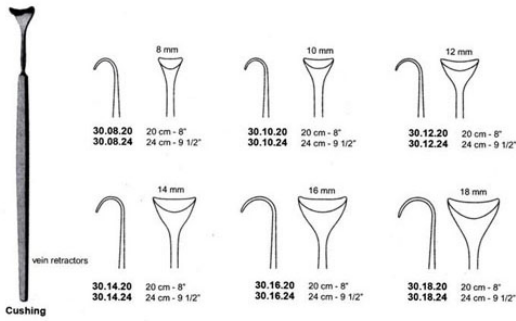

Retractor Hand Held Cushing

24Cm 9 1/2" 10Mm

Retractor Hand Held Cushing 24Cm 9 1/2" 10Mm

[Read More](#)

SKU: BHH080

Price:

Stock: instock

Categories: [Basic / General](#), [Hand Held Retractor](#), [Spatulas](#), [Spatulas](#)

Tags: [30.10.24](#)