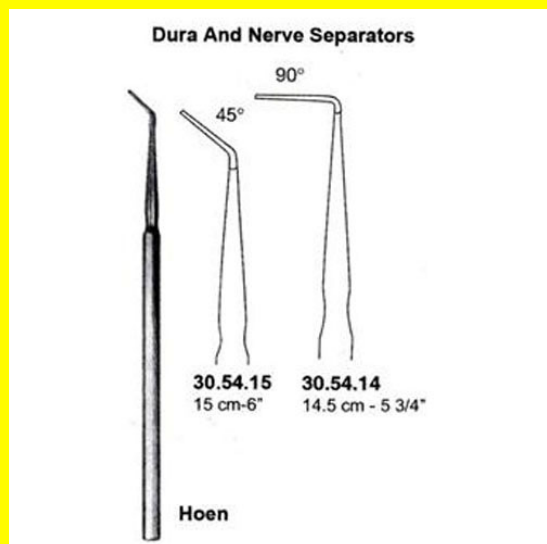

Brain Spatulas Tapering To 4mm

Brain Spatulas Tapering To 6Mm

Brain Spatulas Tapering To 6mm

[Read More](#)

SKU: NHH025

Price:

Stock: instock

Categories: [Hand Held Retractor](#), [Spatulas](#), [Neuro & Spine](#), [Open Surgery](#), [Spatulas](#)

Tags: [42.04.06](#)

Product Description

Brain Spatulas Tapering To 6mm

Dura And Nerve Separators Hoen 14.5 Cm - 5 3/4"

Dura And Nerve Separators Hoen 14.5 Cm - 5 3/4"

[Read More](#)

SKU: NHH110

Price:

Stock: instock

Categories: [Hand Held Retractor](#), [Spatulas](#), [Neuro & Spine](#), [Open Surgery](#), [Spatulas](#)

Tags: [30.54.14](#)

Product Description

Dura And Nerve Separators Hoen 14.5 Cm - 5 3/4"