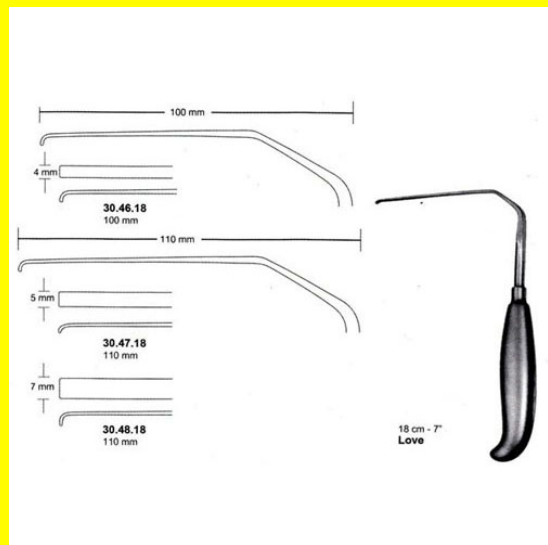

Product Description

Nerve Root RETR With Variable Suction, bayonet

Nerve Root Retractor Love 3mm 18 Cm - 7" 100Mm

Nerve Root Retractor Love 3mm 18 Cm - 7" 100Mm

[Read More](#)

SKU: NHH040

Price:

Stock: instock

Categories: [Hand Held Retractor](#), [Spatulas](#), [Neuro & Spine](#), [Open Surgery](#), [Spatulas](#)

Tags: [30.46.18](#)

Product Description

Nerve Root Retractor Love 3mm 18 Cm - 7" 100Mm