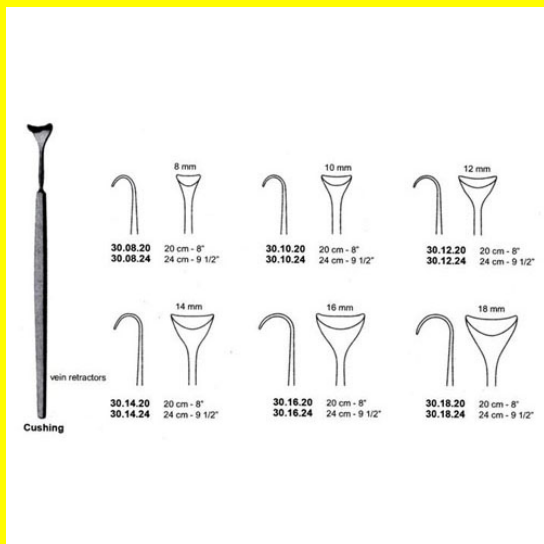

Retractor Hand Held Cushing 20Cm 8" 10Mm

[Read More](#)

SKU: BHH075

Price:

Stock: instock

Categories: [Basic / General](#), [Hand Held Retractor](#), [Spatulas](#), [Spatulas](#)

Tags: [30.10.20](#)

Product Description

Retractor Hand Held Cushing 20Cm 8" 10Mm

Retractor Hand Held Cushing 20Cm 8" 12Mm

Retractor Hand Held Cushing 20Cm 8" 12Mm

[Read More](#)

SKU: BHH085

Price:

Stock: instock

Categories: [Basic / General](#), [Hand Held Retractor](#), [Spatulas](#), [Spatulas](#)

Tags: [30.12.20](#)

Product Description

Retractor Hand Held Cushing 20Cm 8" 12Mm

Retractor Hand Held Cushing 20Cm 8" 14Mm

Retractor Hand Held Cushing 20Cm 8" 14Mm

[Read More](#)

SKU: BHH095

Price: