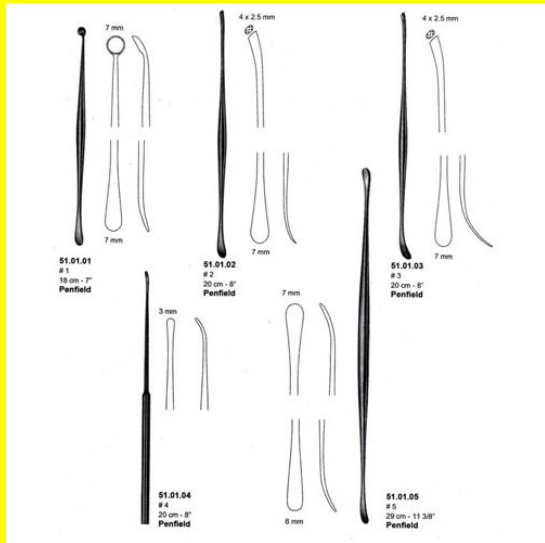

Micro Dissector Penfield

20cm-8" # 4

Micro Dissector Penfield 20cm-8" # 4

[Read More](#)

SKU: NDI020

Price:

Stock: instock

Categories: [Dissectors, Raspatory, Elevators etc](#), [Elevators etc, Neuro & Spine, Open Surgery, Raspatory](#)

Tags: [51.01.04](#)

Product Description

Micro Dissector Penfield 20cm-8" # 4

Micro Dissector Penfield 29cm-11 3/8" # 5

Micro Dissector Penfield 29cm-11 3/8" # 5

[Read More](#)

SKU: NDI025

Price: