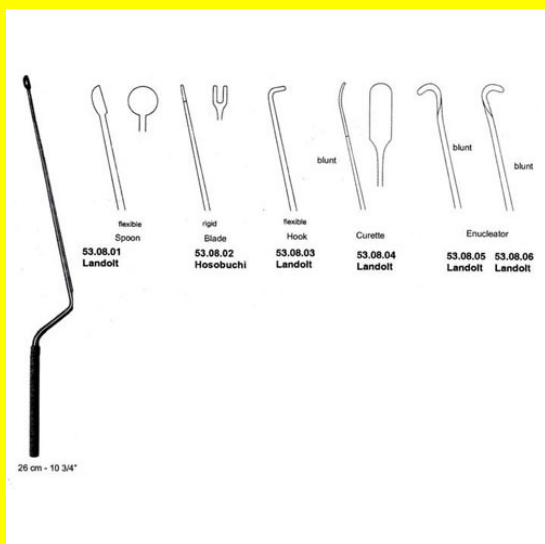

Hypophysectomy Landolt 26Cm-10 3/4" Eucleator Blunt

Hypophysectomy Landolt 26Cm-10 3/4" Eucleator Blunt

[Read More](#)

SKU: NDI060

Price:

Stock: instock

Categories: [Dissectors, Raspatory, Elevators etc, Elevators etc, Neuro & Spine, Open Surgery, Raspatory](#)

Tags: [53.08.05](#)

Product Description

Hypophysectomy Landolt 26Cm-10 3/4" Eucleator Blunt

Hypophysectomy Landolt 26Cm-10 3/4" Eucleator Blunt

Hypophysectomy Landolt 26Cm-10 3/4" Eucleator Blunt

[Read More](#)

SKU: NDI065

Price:

Stock: instock

Categories: [Dissectors, Raspatory, Elevators etc, Elevators etc, Neuro & Spine, Open Surgery, Raspatory](#)

Tags: [53.08.06](#)

Product Description

Hypophysectomy Landolt 26Cm-10 3/4" Eucleator Blunt

Hypophysectomy Landolt 26Cm-10 3/4" Flexible Spoon

Hypophysectomy Landolt 26Cm-10 3/4" Flexible Spoon

[Read More](#)

SKU: NDI050

Price:

Stock: instock

Categories: [Dissectors, Raspatory, Elevators etc, Elevators etc, Neuro & Spine, Open Surgery, Raspatory](#)

Tags: [53.08.01](#)