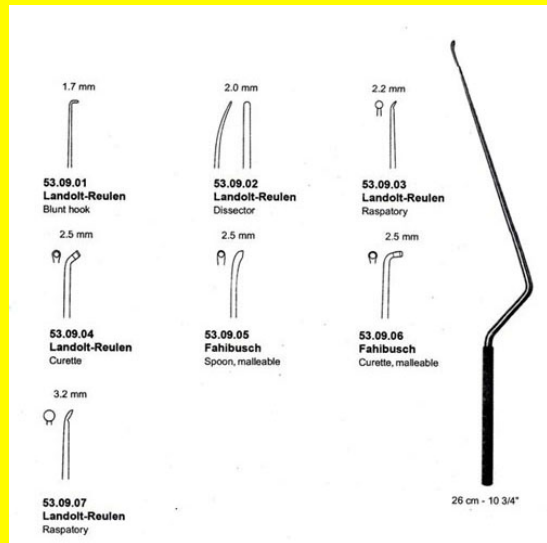

Tags: [53.08.06](#)

Product Description

Hypophysectomy Landolt 26Cm-10 3/4" Eucleator Blunt

Hypophysectomy Landolt 26Cm-10 3/4" Flexible Spoon

Hypophysectomy Landolt 26Cm-10 3/4" Flexible Spoon

[Read More](#)

SKU: NDI050

Price:

Stock: instock

Categories: [Dissectors, Raspatory, Elevators etc, Elevators etc, Neuro & Spine, Open Surgery, Raspatory](#)

Tags: [53.08.01](#)

Product Description

Hypophysectomy Landolt 26cm-10 3/4" Flexible Spoon