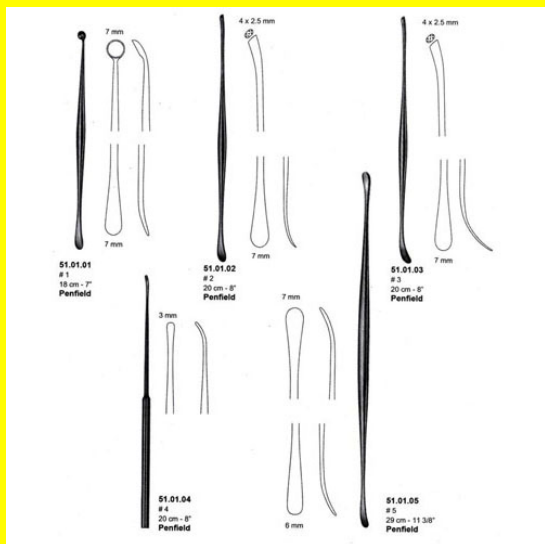

Price:

Stock: instock

Categories: [Dissectors, Raspatory, Elevators etc](#), [Elevators etc, Neuro & Spine, Open Surgery, Raspatory](#)

Tags: [51.01.03](#)

Product Description

Micro Dissector Penfield 20cm-8" # 3

Micro Dissector Penfield

20cm-8" # 4

Micro Dissector Penfield 20cm-8" # 4

[Read More](#)

SKU: NDI020

Price:

Stock: instock

Categories: [Dissectors, Raspatory, Elevators etc](#), [Elevators etc, Neuro & Spine, Open Surgery, Raspatory](#)