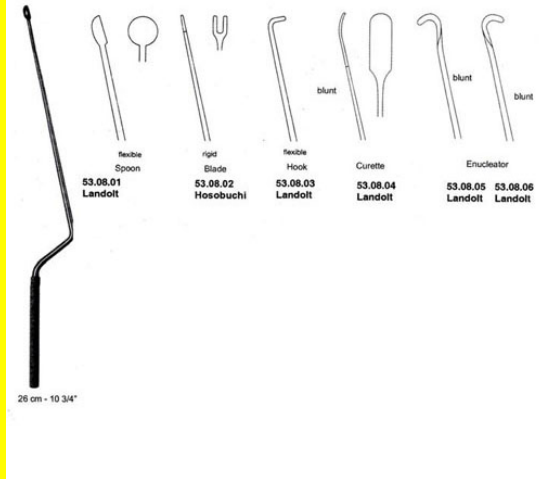

Hypophysectomy Landolt 26Cm-10 3/4" Eucleator Blunt

Hypophysectomy Landolt 26Cm-10 3/4" Eucleator Blunt

[Read More](#)

SKU: NDI060

Price:

Stock: instock

Categories: [Dissectors, Raspatory, Elevators etc, Elevators etc, Neuro & Spine, Open Surgery, Raspatory](#)

Tags: [53.08.05](#)

Product Description

Hypophysectomy Landolt 26Cm-10 3/4" Eucleator Blunt

Hypophysectomy Landolt 26Cm-10 3/4" Eucleator Blunt

Hypophysectomy Landolt 26Cm-10 3/4" Eucleator Blunt

[Read More](#)

SKU: NDI065

Price:

Stock: instock

Categories: [Dissectors, Raspatory, Elevators etc, Elevators etc, Neuro & Spine, Open Surgery, Raspatory](#)

Tags: [53.08.06](#)