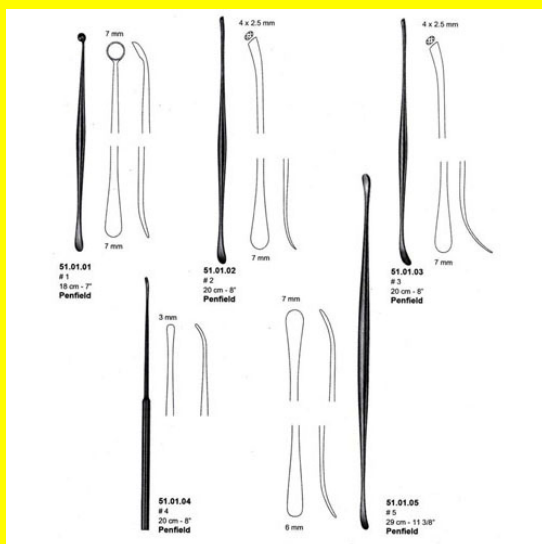

Price:

Stock: instock

Categories: [Dissectors, Raspatory, Elevators etc, Elevators etc, Neuro & Spine, Open Surgery, Raspatory](#)

Tags: [51.01.03](#)

Product Description

Micro Dissector Penfield 20cm-8" # 3

Micro Dissector Penfield

20cm-8" # 4

Micro Dissector Penfield 20cm-8" # 4

[Read More](#)

SKU: NDI020

Price:

Stock: instock

Categories: [Dissectors, Raspatory, Elevators etc, Elevators etc, Neuro & Spine, Open Surgery, Raspatory](#)