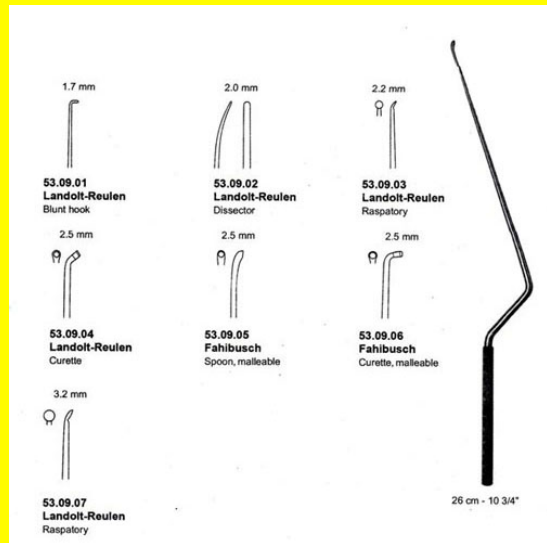

Tags: [53.08.06](#)

Product Description

Hypophysectomy Landolt 26Cm-10 3/4" Enucleator Blunt

Hypophysectomy Landolt 26Cm-10 3/4" Flexible Spoon

Hypophysectomy Landolt 26Cm-10 3/4" Flexible Spoon

[Read More](#)

SKU: NDI050

Price:

Stock: instock

Categories: [Dissectors, Raspatory, Elevators etc, Elevators etc, Neuro & Spine, Open Surgery, Raspatory](#)

Tags: [53.08.01](#)

Product Description

Hypophysectomy Landolt 26Cm-10 3/4" Flexible Spoon