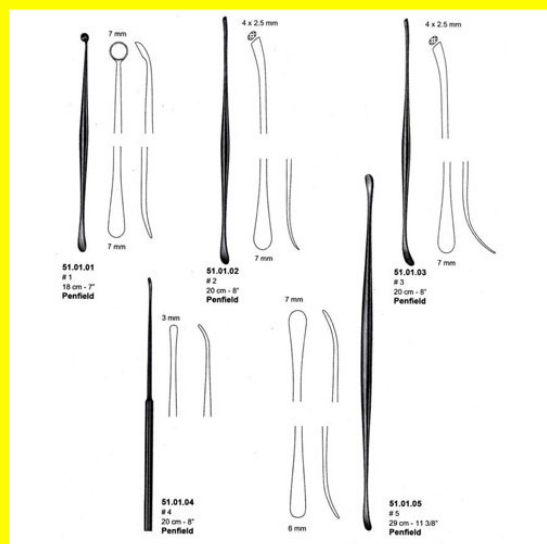

Micro Dissector Penfield 18cm-7" # 1

Micro Dissector Penfield 18cm-7" # 1

[Read More](#)

SKU: NDI005

Price:

Stock: instock

Categories: [Dissectors, Raspatory, Elevators etc, Elevators etc, Neuro & Spine, Open Surgery, Raspatory](#)

Tags: [51.01.01](#)

Product Description

Micro Dissector Penfield 18cm-7" # 1