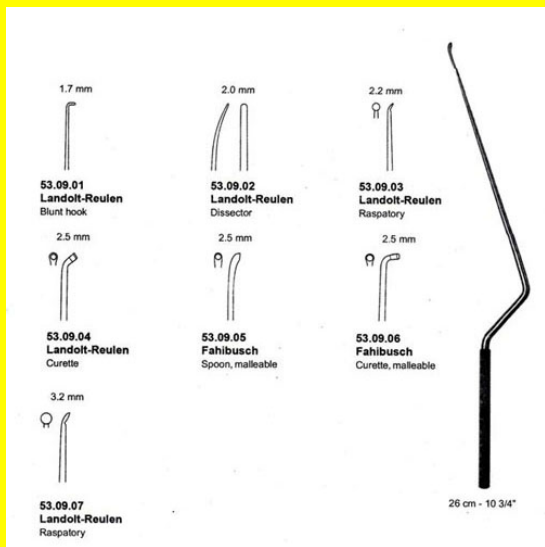

Elevators Mini Macdonald 18Cm-7" Sharp/Blunt

Elevators Mini Macdonald 18Cm-7" Sharp/Blunt

[Read More](#)

SKU: BDI020

Price:

Stock: instock

Categories: [Basic / General](#), [Dissectors](#), [Raspatory](#), [Elevators etc](#), [Elevators etc](#), [Raspatory](#)

Tags: [BDI020](#)

Product Description

Elevators Mini Macdonald 18Cm-7" Sharp/Blunt

Hypophysectomy Fahibusch Spoon-Malleable 2.5Mm

Hypophysectomy Fahibusch Spoon-Malleable 2.5mm

[Read More](#)

SKU: NDI080

Price:

Stock: instock

Categories: [Dissectors](#), [Raspatory](#), [Elevators etc](#), [Elevators etc](#), [Neuro & Spine](#), [Open Surgery](#), [Raspatory](#)

Tags: [53.09.05](#)

Product Description

Hypophysectomy Fahibusch Spoon-Malleable 2.5mm

Hypophysectomy Hosobuchi 26Cm-10 3/4" Rigid Blade

Hypophysectomy Hosobuchi 26Cm-10 3/4" Rigid Blade

[Read More](#)

SKU: NDI055

Price:

Stock: instock

Categories: [Dissectors](#), [Raspatory](#), [Elevators etc](#), [Elevators etc](#), [Neuro & Spine](#), [Open Surgery](#), [Raspatory](#)

Tags: [53.08.02](#)