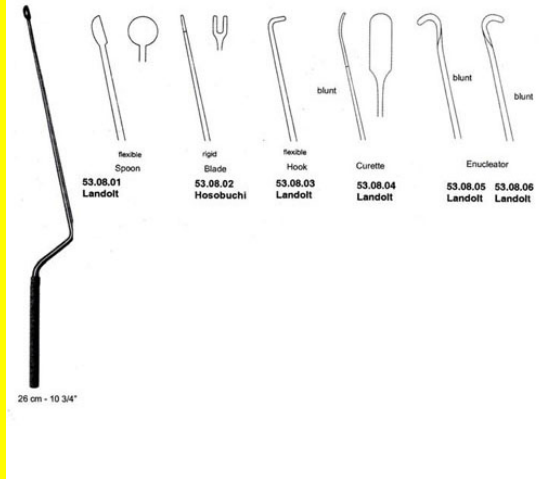

Hypophysectomy Landolt 26Cm-10 3/4" Enucleator Blunt

Hypophysectomy Landolt 26Cm-10 3/4" Enucleator Blunt

[Read More](#)

SKU: NDI060

Price:

Stock: instock

Categories: [Dissectors, Raspatory, Elevators etc, Elevators etc, Neuro & Spine, Open Surgery, Raspatory](#)

Tags: [53.08.05](#)

Product Description

Hypophysectomy Landolt 26Cm-10 3/4" Enucleator Blunt

Hypophysectomy Landolt 26Cm-10 3/4" Enucleator Blunt

Hypophysectomy Landolt 26Cm-10 3/4" Enucleator Blunt

[Read More](#)

SKU: NDI065

Price:

Stock: instock

Categories: [Dissectors, Raspatory, Elevators etc, Elevators etc, Neuro & Spine, Open Surgery, Raspatory](#)

Tags: [53.08.06](#)