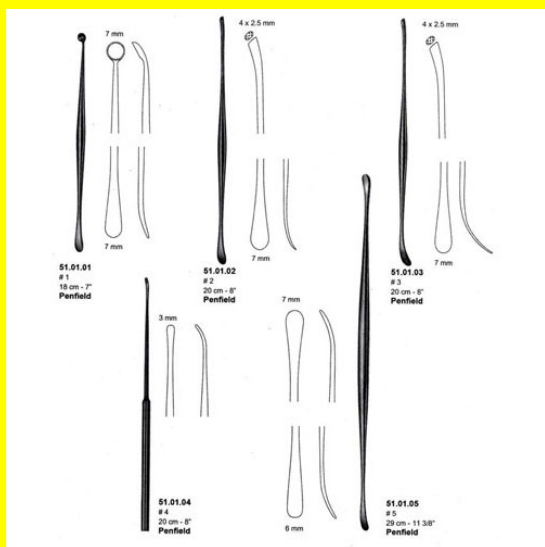

Micro Dissector Penfield

20cm-8" # 2

Micro Dissector Penfield 20cm-8" # 2

[Read More](#)

SKU: NDI010

Price:

Stock: instock

Categories: [Dissectors, Raspatory, Elevators etc](#), [Elevators etc, Neuro & Spine, Open Surgery, Raspatory](#)

Tags: [51.01.02](#)

Product Description

Micro Dissector Penfield 20cm-8" # 2

Micro Dissector Penfield

20cm-8" # 3

Micro Dissector Penfield 20cm-8" # 3

[Read More](#)

SKU: NDI015

Price:

Stock: instock

Categories: [Dissectors, Raspatory, Elevators etc](#), [Elevators etc, Neuro & Spine, Open Surgery, Raspatory](#)

Tags: [51.01.03](#)

Product Description

Micro Dissector Penfield 20cm-8" # 3