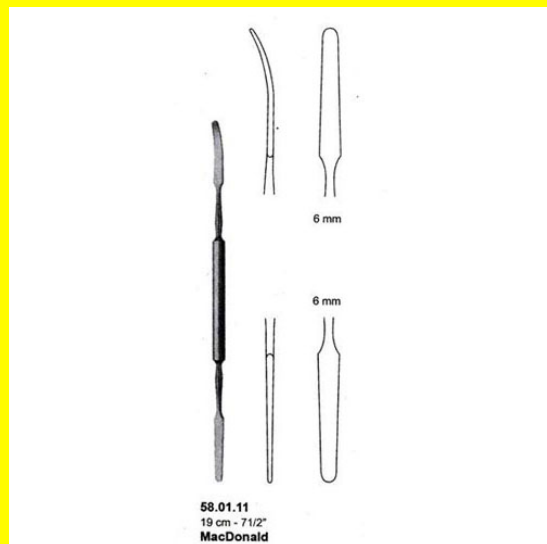

Dissector Macdonald

19Cm-7 1/2" 6Mm

Dissector Macdonald 19Cm-7 1/2" 6Mm

[Read More](#)

SKU: BDI015

Price:

Stock: instock

Categories: [Basic / General, Dissectors, Raspatory, Elevators etc, Elevators etc, Raspatory](#)

Tags: [58.01.11, FK291](#)

Product Description

Dissector Macdonald 19Cm-7 1/2" 6Mm