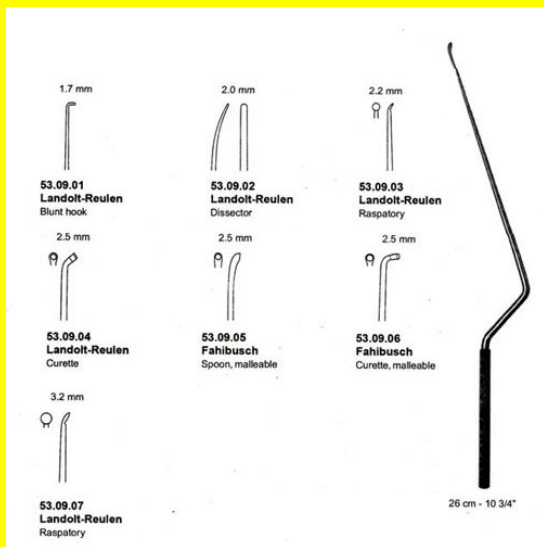

Elevators Mini Macdonald 18Cm-7" Sharp/Blunt

Elevators Mini Macdonald 18Cm-7" Sharp/Blunt

[Read More](#)

SKU: BDI020

Price:

Stock: instock

Categories: [Basic / General](#), [Dissectors](#), [Raspatory](#), [Elevators etc](#), [Elevators etc](#), [Raspatory](#)

Tags: [BDI020](#)

Product Description

Elevators Mini Macdonald 18Cm-7" Sharp/Blunt

Hypophysectomy Fahibusch Spoon-Malleable 2.5Mm

Hypophysectomy Fahibusch Spoon-Malleable 2.5mm

[Read More](#)

SKU: NDI080

Price:

Stock: instock

Categories: [Dissectors](#), [Raspatory](#), [Elevators etc](#), [Elevators etc](#), [Neuro & Spine](#), [Open Surgery](#), [Raspatory](#)

Tags: [53.09.05](#)

Product Description

Hypophysectomy Fahibusch Spoon-Malleable 2.5mm

Hypophysectomy Hosobuchi 26Cm-10 3/4" Rigid Blade

Hypophysectomy Hosobuchi 26Cm-10 3/4" Rigid Blade

[Read More](#)

SKU: NDI055

Price:

Stock: instock

Categories: [Dissectors](#), [Raspatory](#), [Elevators etc](#), [Elevators etc](#), [Neuro & Spine](#), [Open Surgery](#), [Raspatory](#)

Tags: [53.08.02](#)