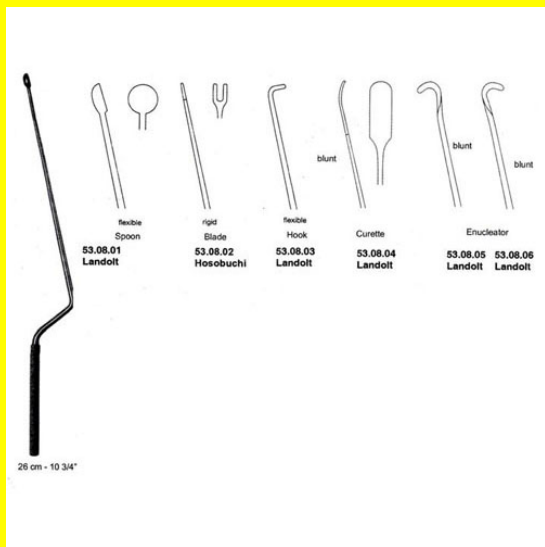

Hypophysectomy Landolt 26Cm-10 3/4" Eucleator Blunt

Hypophysectomy Landolt 26Cm-10 3/4" Eucleator Blunt

[Read More](#)

SKU: NDI065

Price:

Stock: instock

Categories: [Dissectors, Raspatory, Elevators etc, Elevators etc, Neuro & Spine, Open Surgery, Raspatory](#)

Tags: [53.08.06](#)

Product Description

Hypophysectomy Landolt 26Cm-10 3/4" Eucleator Blunt

Hypophysectomy Landolt 26Cm-10 3/4" Flexible Spoon

Hypophysectomy Landolt 26Cm-10 3/4" Flexible Spoon

[Read More](#)