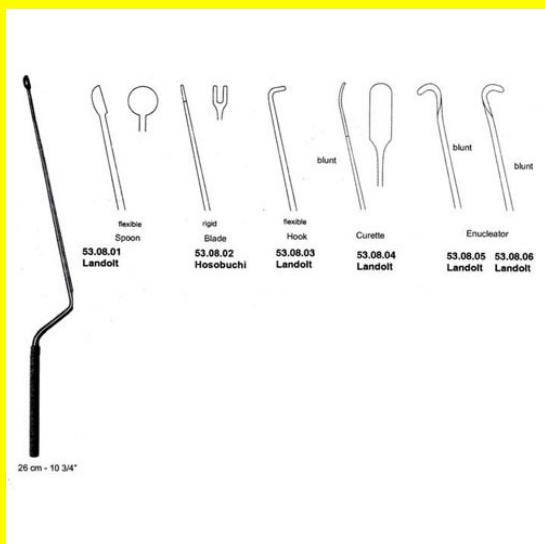

Hypophysectomy Landolt 26Cm-10 3/4" Enucleator Blunt

Hypophysectomy Landolt 26Cm-10 3/4" Enucleator Blunt

[Read More](#)

SKU: NDI060

Price:

Stock: instock

Categories: [Dissectors, Raspatory, Elevators etc, Elevators etc, Neuro & Spine, Open Surgery, Raspatory](#)

Tags: [53.08.05](#)

Product Description

Hypophysectomy Landolt 26Cm-10 3/4" Enucleator Blunt

Hypophysectomy Landolt 26Cm-10 3/4" Enucleator Blunt

Hypophysectomy Landolt 26Cm-10 3/4" Enucleator Blunt

[Read More](#)

SKU: NDI065

Price:

Stock: instock

Categories: [Dissectors, Raspatory, Elevators etc, Elevators etc, Neuro & Spine, Open Surgery, Raspatory](#)

Tags: [53.08.06](#)

Product Description

Hypophysectomy Landolt 26Cm-10 3/4" Enucleator Blunt

Hypophysectomy Landolt 26Cm-10 3/4" Flexible Spoon

Hypophysectomy Landolt 26Cm-10 3/4" Flexible Spoon

[Read More](#)

SKU: NDI050

Price:

Stock: instock

Categories: [Dissectors, Raspatory, Elevators etc, Elevators etc, Neuro & Spine, Open Surgery, Raspatory](#)

Tags: [53.08.01](#)