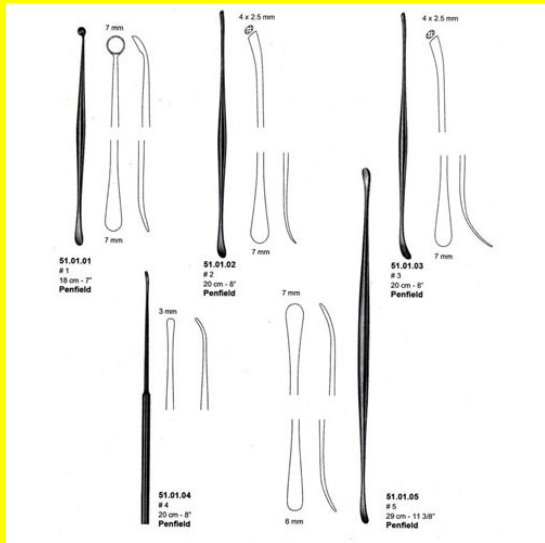

Micro Dissector Penfield

20cm-8" # 4

Micro Dissector Penfield 20cm-8" # 4

[Read More](#)

SKU: NDI020

Price:

Stock: instock

Categories: [Dissectors, Raspatory, Elevators etc, Elevators etc, Neuro & Spine, Open Surgery, Raspatory](#)

Tags: [51.01.04](#)

Product Description

Micro Dissector Penfield 20cm-8" # 4

Micro Dissector Penfield 29cm-11 3/8" # 5

Micro Dissector Penfield 29cm-11 3/8" # 5

[Read More](#)

SKU: NDI025

Price: