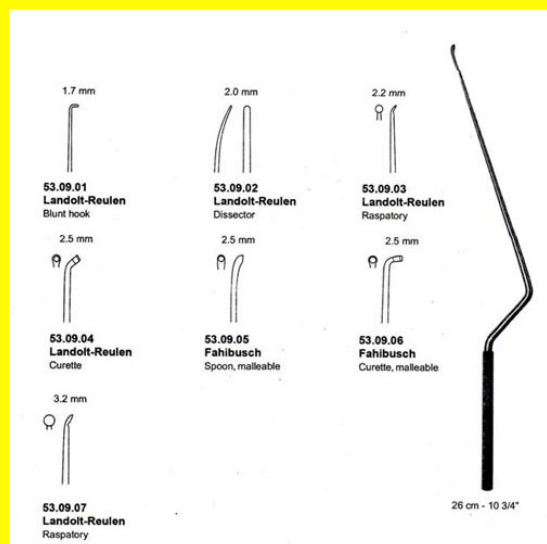

Price:

Stock: instock

Categories: [Dissectors, Raspatory, Elevators etc, Elevators etc, Neuro & Spine, Open Surgery, Raspatory](#)

Tags: [53.09.02](#)

Product Description

Hypophysectomy Landolt -Reulen Dissector 2.0mm