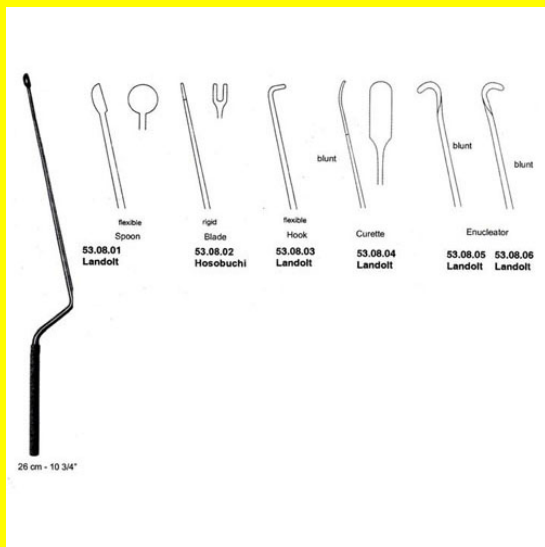

Hypophysectomy Landolt 26Cm-10 3/4" Enucleator Blunt

Hypophysectomy Landolt 26Cm-10 3/4" Enucleator Blunt

[Read More](#)

SKU: NDI065

Price:

Stock: instock

Categories: [Dissectors, Raspatory, Elevators etc, Elevators etc, Neuro & Spine, Open Surgery, Raspatory](#)

Tags: [53.08.06](#)

Product Description

Hypophysectomy Landolt 26Cm-10 3/4" Enucleator Blunt

Hypophysectomy Landolt 26Cm-10 3/4" Flexible Spoon

Hypophysectomy Landolt 26Cm-10 3/4" Flexible Spoon

[Read More](#)