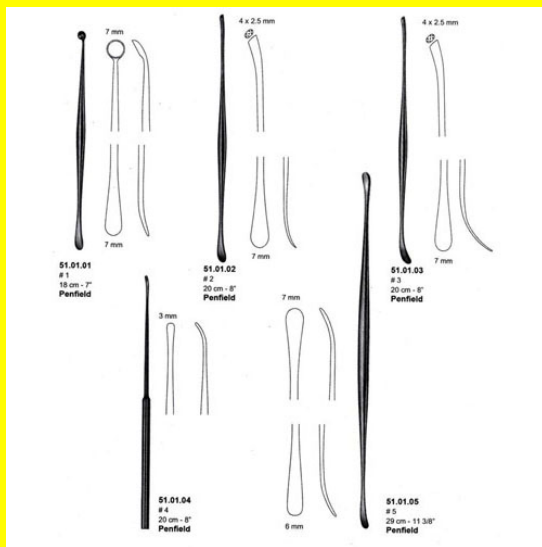

Micro Dissector Penfield

20cm-8" # 2

Micro Dissector Penfield 20cm-8" # 2

[Read More](#)

SKU: NDI010

Price:

Stock: instock

Categories: [Dissectors, Raspatory, Elevators etc, Elevators etc, Neuro & Spine, Open Surgery, Raspatory](#)

Tags: [51.01.02](#)

Product Description

Micro Dissector Penfield 20cm-8" # 2

Micro Dissector Penfield

20cm-8" # 3

Micro Dissector Penfield 20cm-8" # 3

[Read More](#)

SKU: NDI015

Price:

Stock: instock

Categories: [Dissectors, Raspatory, Elevators etc, Elevators etc, Neuro & Spine, Open Surgery, Raspatory](#)

Tags: [51.01.03](#)

Product Description

Micro Dissector Penfield 20cm-8" # 3