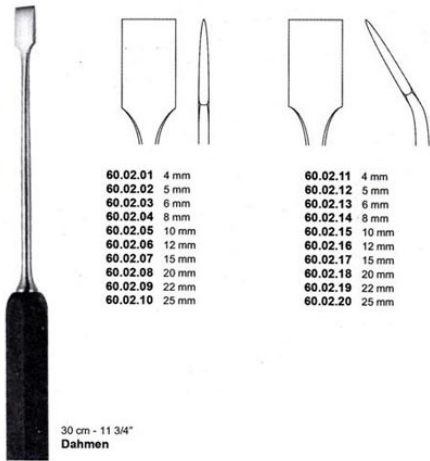

30 cm - 11 3/4"
Dahmen

Osteotome Dahmen30Cm-11

3/4"20Mm

Osteotome Dahmen30Cm-11 3/4"20mm

[Read More](#)

SKU: OOS310

Price:

Stock: instock

Categories: [Chisels](#), [Gouges](#), [Ortho](#), [Osteotome](#)

Tags: [60.02.08](#)

Product Description

Osteotome Dahmen30Cm-11 3/4"20mm