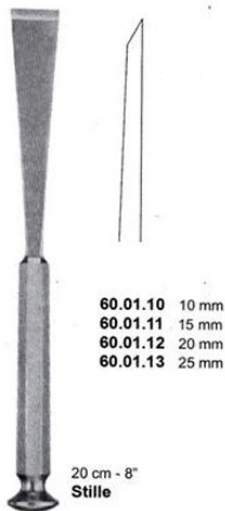

Chisels Stille 20Cm-8" 15Mm

Chisels Stille 20Cm-8" 15mm

[Read More](#)

SKU: OOS080

Price:

Stock: instock

Categories: [Chisels](#), [Gouges](#), [Ortho](#), [Osteotome](#)

Tags: [60.01.11](#), [FL505](#)

Product Description

Chisels Stille 20Cm-8" 15mm

Chisels Stille 20Cm-8" 20Mm

Chisels Stille 20Cm-8" 20mm

[Read More](#)

SKU: OOS085

Price:

Stock: instock

Categories: [Chisels](#), [Gouges](#), [Ortho](#), [Osteotome](#)

Tags: [60.01.12](#), [FL506](#)

Product Description

Chisels Stille 20Cm-8" 20mm

Chiselsstille 20Cm-8" 25Mm

Chiselsstille 20Cm-8" 25Mm

[Read More](#)

SKU: OOS090

Price:

Stock: instock

Categories: [Chisels](#), [Gouges](#), [Ortho](#), [Osteotome](#)

Tags: [60.01.13](#), [FL507](#)