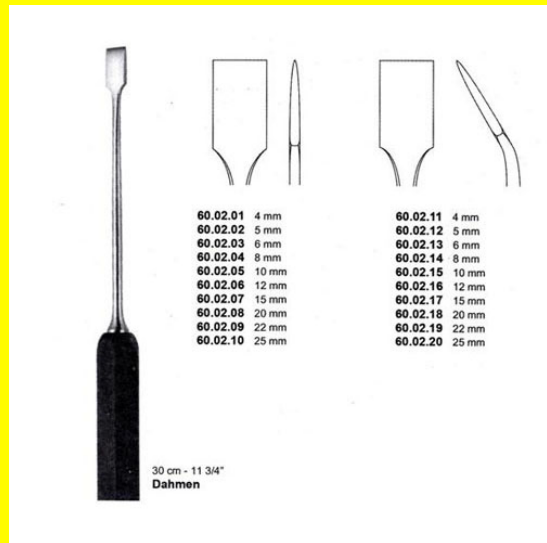

Product Description

Osteotome Dahmen30Cm-11 3/4"6mm

Osteotome Dahmen30Cm-11 3/4"8Mm

Osteotome Dahmen30Cm-11 3/4"8mm

[Read More](#)

SKU: OOS290

Price:

Stock: instock

Categories: [Chisels](#), [Gouges](#), [Ortho](#), [Osteotome](#)

Tags: [60.02.04](#)

Product Description

Osteotome Dahmen30Cm-11 3/4"8mm