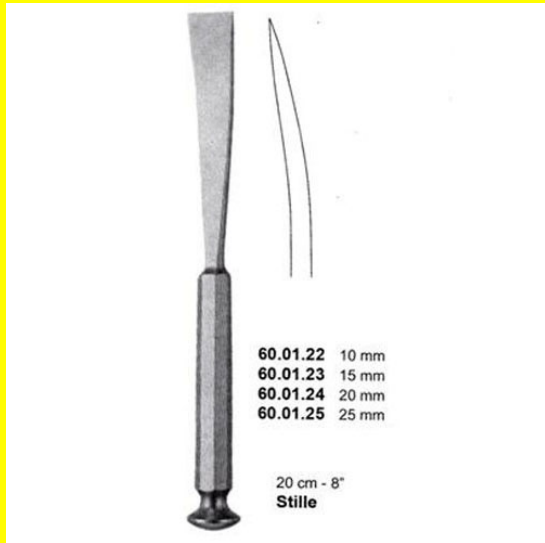

Product Description

Osteotome Stille Curved 20Cm-8"10mm

Osteotome Stille Curved 20Cm-8"15Mm

Osteotome Stille Curved 20Cm-8"15mm

[Read More](#)

SKU: OOS130

Price:

Stock: instock

Categories: [Chisels](#), [Gouges](#), [Ortho](#), [Osteotome](#)

Tags: [60.01.23](#), [FL555](#)

Product Description

Osteotome Stille Curved 20Cm-8"15mm