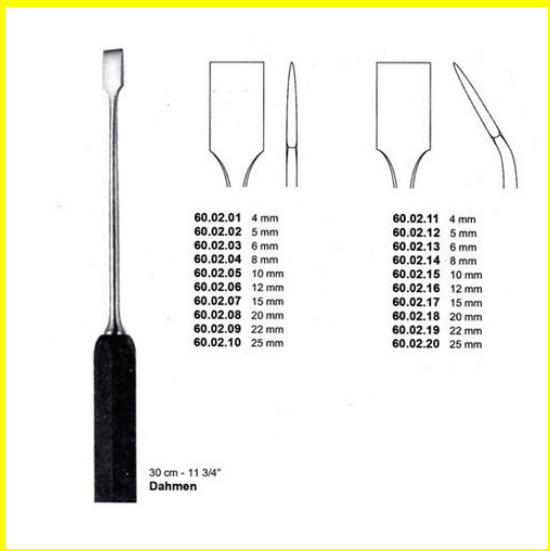

Product Description

Osteotome Dahmen Curved 30Cm-11 3/4"10mm

Osteotome Dahmen Curved 30Cm-11 3/4"12Mm

Osteotome Dahmen Curved 30Cm-11 3/4"12mm

[Read More](#)

SKU: OOS330

Price:

Stock: instock

Categories: [Chisels](#), [Gouges](#), [Ortho](#), [Osteotome](#)

Tags: [60.02.16](#)

Product Description

Osteotome Dahmen Curved 30Cm-11 3/4"12mm