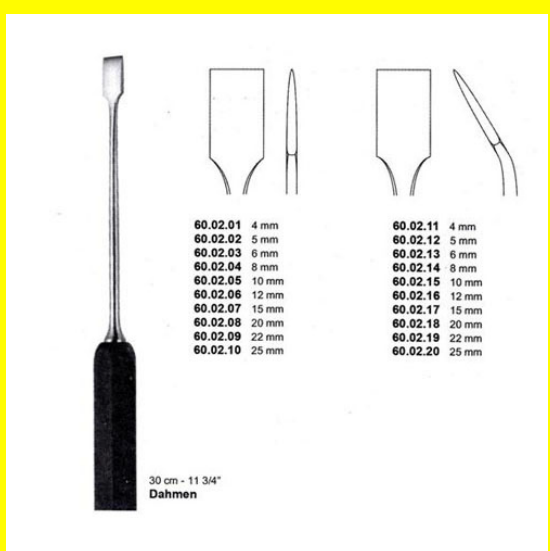

Osteotome Dahmen Curved 30Cm-11 3/4"15Mm

Osteotome Dahmen Curved 30Cm-11 3/4"15mm

[Read More](#)

SKU: OOS335

Price:

Stock: instock

Categories: [Chisels](#), [Gouges](#), [Ortho](#), [Osteotome](#)

Tags: [60.02.17](#)

Product Description

Osteotome Dahmen Curved 30Cm-11 3/4"15mm