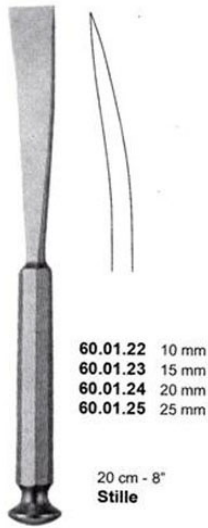

Osteotome Stille Curved 20Cm-8"20Mm

Osteotome Stille Curved 20Cm-8"20mm

[Read More](#)

SKU: OOS135

Price:

Stock: instock

Categories: [Chisels](#), [Gouges](#), [Ortho](#), [Osteotome](#)

Tags: [60.01.24](#), [FL556](#)

Product Description

Osteotome Stille Curved 20Cm-8"20mm

Osteotome Stille Curved 20Cm-8"25Mm

Osteotome Stille Curved 20Cm-8"25mm

[Read More](#)

SKU: OOS140

Price:

Stock: instock