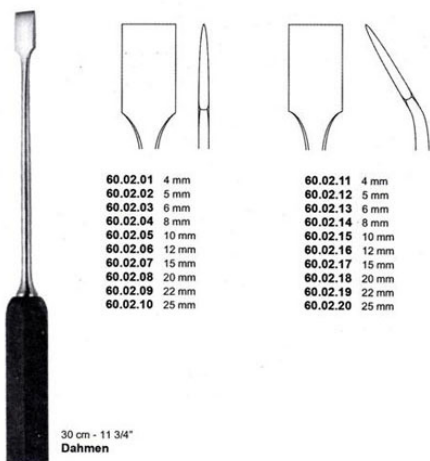

60.02.01	4 mm	60.02.11	4 mm
60.02.02	5 mm	60.02.12	5 mm
60.02.03	6 mm	60.02.13	6 mm
60.02.04	8 mm	60.02.14	8 mm
60.02.05	10 mm	60.02.15	10 mm
60.02.06	12 mm	60.02.16	12 mm
60.02.07	15 mm	60.02.17	15 mm
60.02.08	20 mm	60.02.18	20 mm
60.02.09	22 mm	60.02.19	22 mm
60.02.10	25 mm	60.02.20	25 mm

30 cm - 11 3/4"
Dahmen

Osteotome Dahmen Curved 30Cm-11 3/4"8Mm

Osteotome Dahmen Curved 30Cm-11 3/4"8mm

[Read More](#)

SKU: OOS320

Price:

Stock: instock

Categories: [Chisels](#), [Gouges](#), [Ortho](#), [Osteotome](#)

Tags: [60.02.14](#)