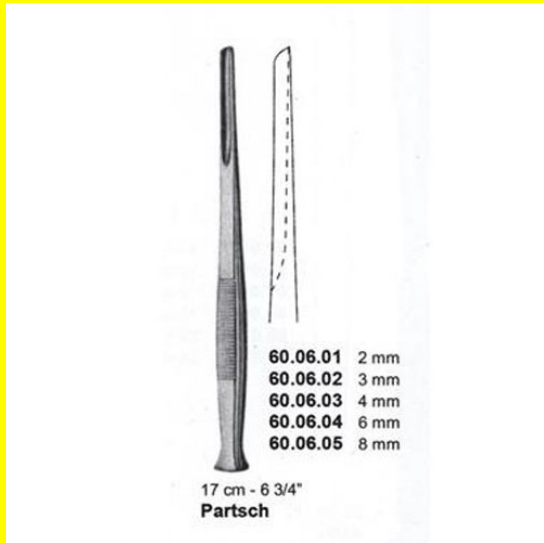

Product Description

Gouge Wl 34 Cms With Handle 3.25mm

Gouges Partsch 17Cm-6 3/4" 4Mm

Gouges Partsch 17Cm-6 3/4" 4mm

[Read More](#)

SKU: OOS060

Price:

Stock: instock

Categories: [Chisels](#), [Gouges](#), [Ortho](#), [Osteotome](#)

Tags: [60.06.03](#), [FL224](#)

Product Description

Gouges Partsch 17Cm-6 3/4" 4mm