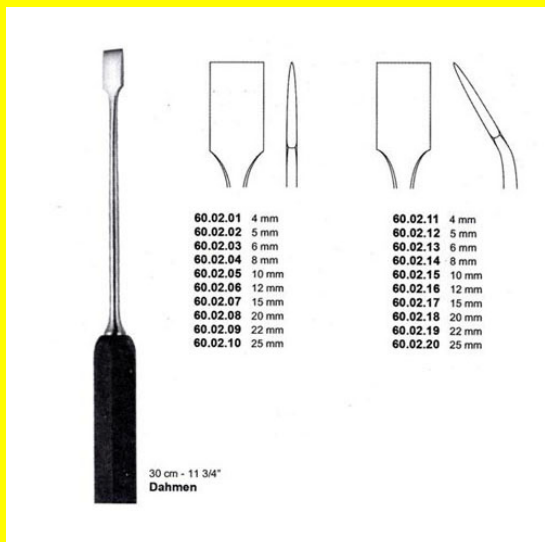

Osteotome Dahmen30Cm-11 3/4"12Mm

Osteotome Dahmen30Cm-11 3/4"12mm

[Read More](#)

SKU: OOS300

Price:

Stock: instock

Categories: [Chisels](#), [Gouges](#), [Ortho](#), [Osteotome](#)

Tags: [60.02.06](#)

Product Description

Osteotome Dahmen30Cm-11 3/4"12mm