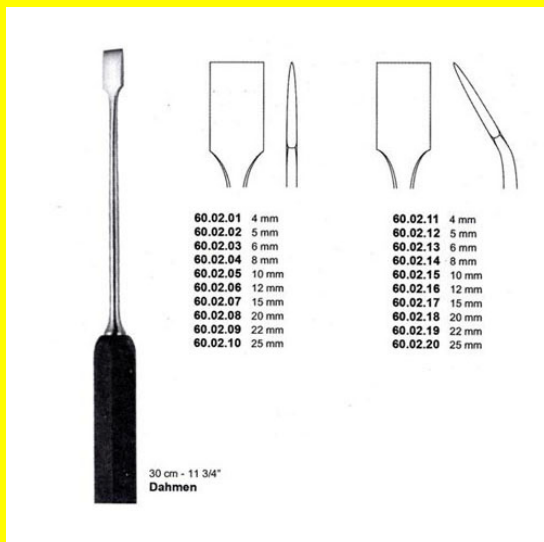

Osteotome Dahmen Curved 30Cm-11 3/4"15Mm

Osteotome Dahmen Curved 30Cm-11 3/4"15mm

[Read More](#)

SKU: OOS335

Price:

Stock: instock

Categories: [Chisels](#), [Gouges](#), [Ortho](#), [Osteotome](#)

Tags: [60.02.17](#)

Product Description

Osteotome Dahmen Curved 30Cm-11 3/4"15mm