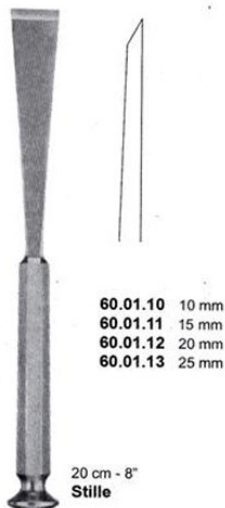

Chisels Stille 20Cm-8" 15Mm

Chisels Stille 20Cm-8" 15mm

[Read More](#)

SKU: OOS080

Price:

Stock: instock

Categories: [Chisels](#), [Gouges](#), [Ortho](#), [Osteotome](#)

Tags: [60.01.11](#), [FL505](#)

Product Description

Chisels Stille 20Cm-8" 15mm

Chisels Stille 20Cm-8" 20Mm

Chisels Stille 20Cm-8" 20mm

[Read More](#)

SKU: OOS085

Price:

Stock: instock

Categories: [Chisels](#), [Gouges](#), [Ortho](#), [Osteotome](#)

Tags: [60.01.12](#), [FL506](#)

Product Description

Chisels Stille 20Cm-8" 20mm

Chiselsstille 20Cm-8" 25Mm

Chiselsstille 20Cm-8" 25Mm

[Read More](#)

SKU: OOS090

Price:

Stock: instock

Categories: [Chisels](#), [Gouges](#), [Ortho](#), [Osteotome](#)

Tags: [60.01.13](#), [FL507](#)