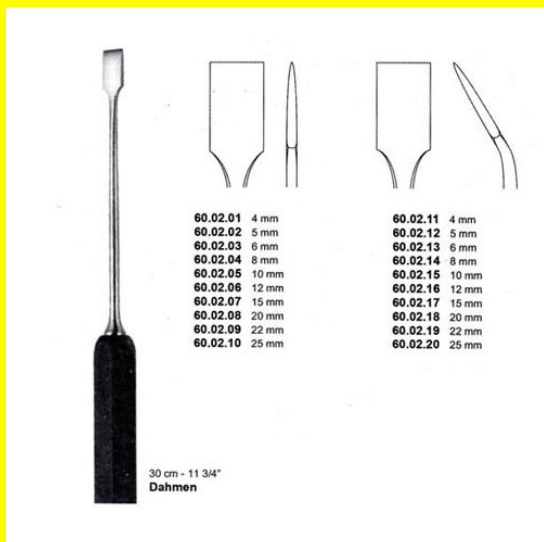

Osteotome Dahmen30Cm-11 3/4"12Mm

Osteotome Dahmen30Cm-11 3/4"12mm

[Read More](#)

SKU: OOS300

Price:

Stock: instock

Categories: [Chisels](#), [Gouges](#), [Ortho](#), [Osteotome](#)

Tags: [60.02.06](#)

Product Description

Osteotome Dahmen30Cm-11 3/4"12mm