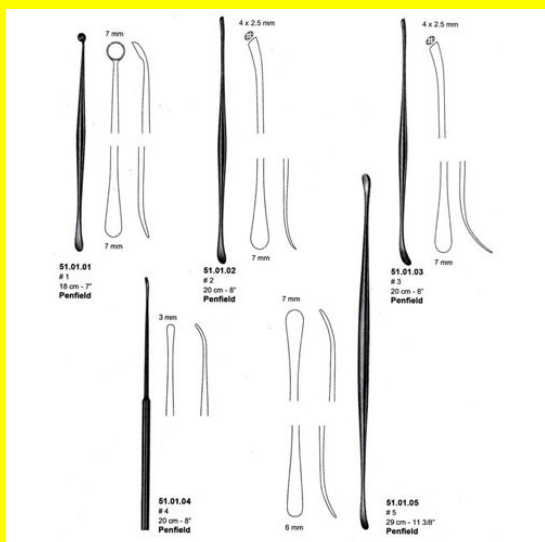

Price:

Stock: instock

Categories: [Dissectors, Raspatory, Elevators etc](#), [Elevators etc, Neuro & Spine, Open Surgery, Raspatory](#)

Tags: [51.01.03](#)

Product Description

Micro Dissector Penfield 20cm-8" # 3

Micro Dissector Penfield

20cm-8" # 4

Micro Dissector Penfield 20cm-8" # 4

[Read More](#)

SKU: NDI020

Price:

Stock: instock

Categories: [Dissectors, Raspatory, Elevators etc](#), [Elevators etc, Neuro & Spine, Open Surgery, Raspatory](#)

Tags: [51.01.04](#)

Product Description

Micro Dissector Penfield 20cm-8" # 4

Micro Dissector Penfield 29cm-11 3/8" # 5

Micro Dissector Penfield 29cm-11 3/8" # 5

[Read More](#)

SKU: NDI025

Price: