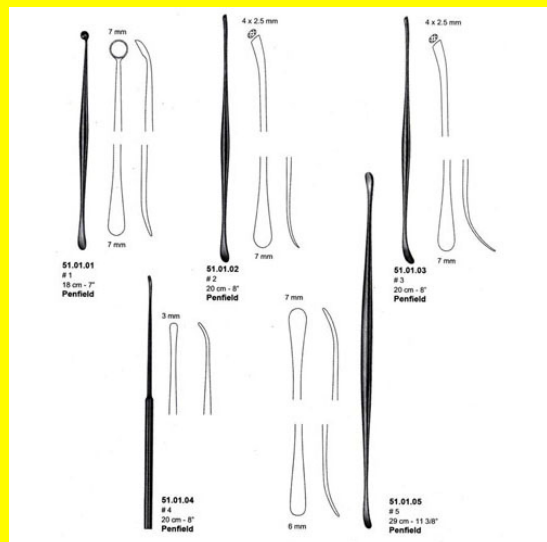

Micro Dissector Penfield 18cm-7" # 1

Micro Dissector Penfield 18cm-7" # 1

[Read More](#)

SKU: NDI005

Price:

Stock: instock

Categories: [Dissectors, Raspatory, Elevators etc, Elevators etc, Neuro & Spine, Open Surgery, Raspatory](#)

Tags: [51.01.01](#)

Product Description

Micro Dissector Penfield 18cm-7" # 1