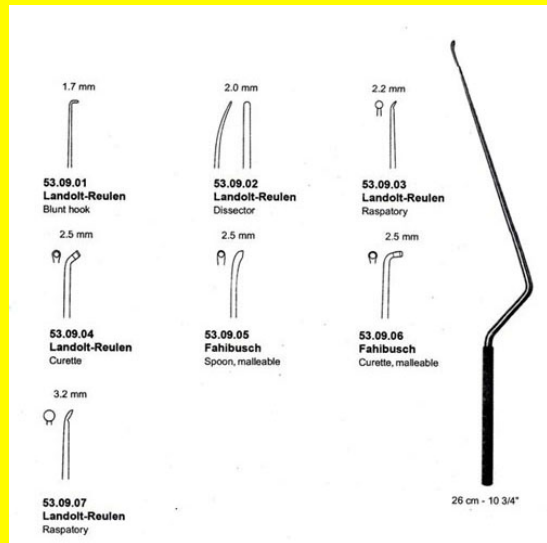

Tags: [53.08.06](#)

Product Description

Hypophysectomy Landolt 26Cm-10 3/4" Eucleator Blunt

Hypophysectomy Landolt 26Cm-10 3/4" Flexible Spoon

Hypophysectomy Landolt 26Cm-10 3/4" Flexible Spoon

[Read More](#)

SKU: NDI050

Price:

Stock: instock

Categories: [Dissectors, Raspatory, Elevators etc, Elevators etc, Neuro & Spine, Open Surgery, Raspatory](#)

Tags: [53.08.01](#)

Product Description

Hypophysectomy Landolt 26Cm-10 3/4" Flexible Spoon