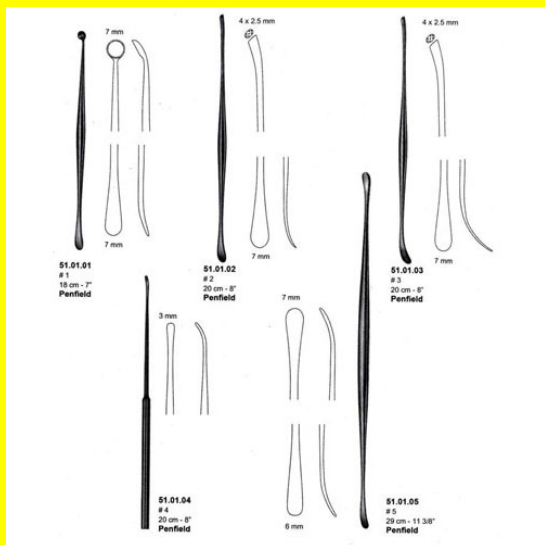

Product Description

Micro Dissector Penfield 20cm-8" # 3

Micro Dissector Penfield

20cm-8" # 4

Micro Dissector Penfield 20cm-8" # 4

[Read More](#)

SKU: NDI020

Price:

Stock: instock

Categories: [Dissectors, Raspatory, Elevators etc](#), [Elevators etc, Neuro & Spine, Open Surgery, Raspatory](#)

Tags: [51.01.04](#)