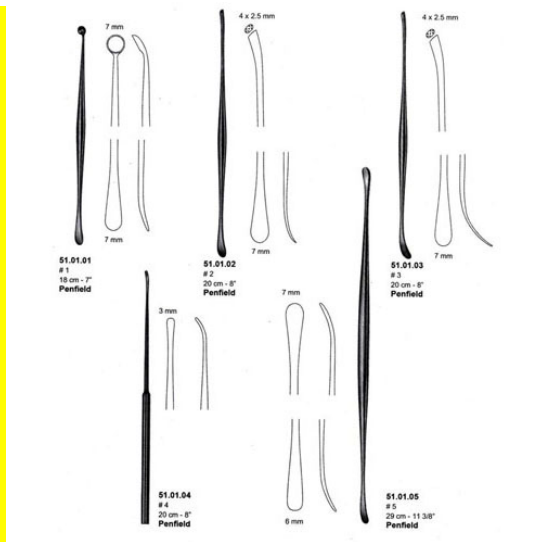

Micro Dissector Penfield

20cm-8" # 2

Micro Dissector Penfield 20cm-8" # 2

[Read More](#)

SKU: NDI010

Price:

Stock: instock

Categories: [Dissectors, Raspatory, Elevators etc](#), [Elevators etc, Neuro & Spine, Open Surgery, Raspatory](#)

Tags: [51.01.02](#)

Product Description

Micro Dissector Penfield 20cm-8" # 2

Micro Dissector Penfield

20cm-8" # 3

Micro Dissector Penfield 20cm-8" # 3

[Read More](#)

SKU: NDI015

Price:

Stock: instock

Categories: [Dissectors, Raspatory, Elevators etc](#), [Elevators etc, Neuro & Spine, Open Surgery, Raspatory](#)

Tags: [51.01.03](#)