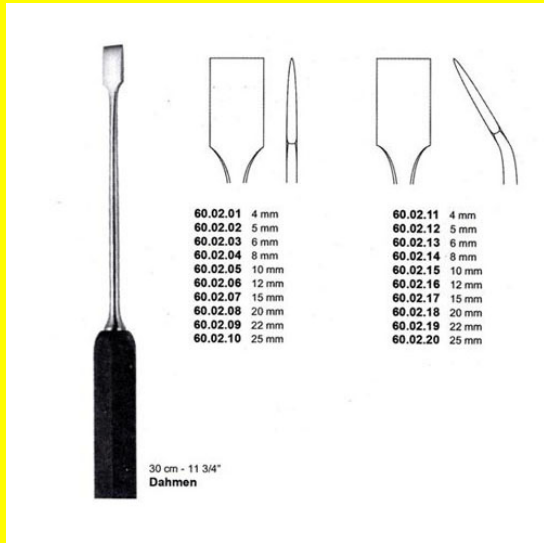

Product Description

Osteotome Dahmen Curved 30Cm-11 3/4"10mm

Osteotome Dahmen Curved 30Cm-11 3/4"12Mm

Osteotome Dahmen Curved 30Cm-11 3/4"12mm

[Read More](#)

SKU: OOS330

Price:

Stock: instock

Categories: [Chisels](#), [Gouges](#), [Ortho](#), [Osteotome](#)

Tags: [60.02.16](#)

Product Description

Osteotome Dahmen Curved 30Cm-11 3/4"12mm