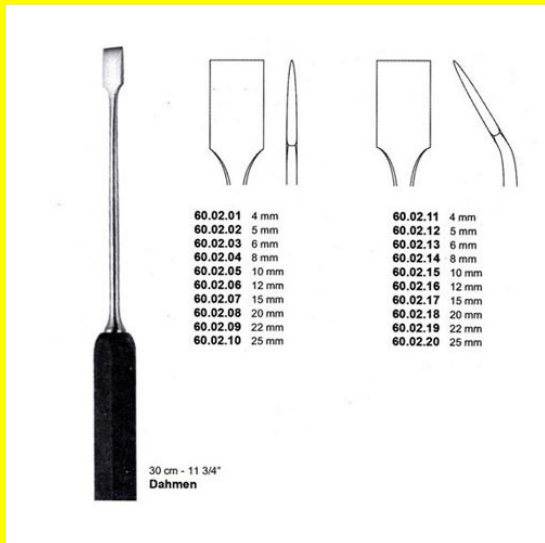

Product Description

Osteotome Dahmen Curved 30Cm-11 3/4"8mm

Osteotome Dahmen30Cm-11 3/4"10Mm

Osteotome Dahmen30Cm-11 3/4"10mm

[Read More](#)

SKU: OOS295

Price:

Stock: instock

Categories: [Chisels](#), [Gouges](#), [Ortho](#), [Osteotome](#)

Tags: [60.02.05](#)

Product Description

Osteotome Dahmen30Cm-11 3/4"10mm