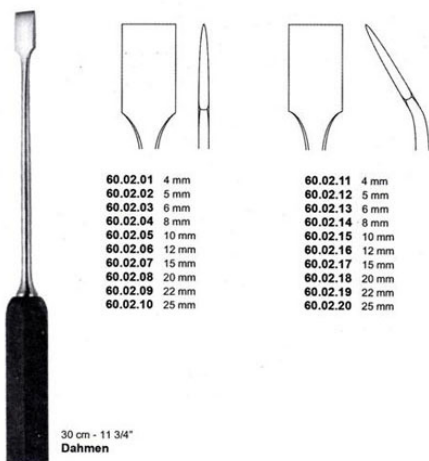

Osteotome 4mm Tip Working Length 30cms Fibre Handle Cvd

Osteotome 4mm Tip Working Length 30cms Fibre Handle Cvd

[Read More](#)

SKU: DMB527

Price:

Stock: instock

Categories: [Chisels](#), [Endoscopic Interlaminar](#), [Gouges](#), [Neuro & Spine](#), [Osteotome](#)

Tags: [DMB527](#), [FL556](#)

Product Description

Osteotome 4mm Tip Working Length 30cms Fibre Handle Cvd

Osteotome 4mm Tip Working Length 30cms Fibre Handle St

Osteotome 4mm Tip Working Length 30cms Fibre Handle St

[Read More](#)

SKU: DMB525

Price:

Stock: instock

Categories: [Chisels](#), [Endoscopic Interlaminar](#), [Gouges](#), [Neuro & Spine](#), [Osteotome](#)

Tags: [DMB525](#), [FL555](#)

Product Description

Osteotome 4mm Tip Working Length 30cms Fibre Handle St

Osteotome Dahmen Curved 30Cm-11 3/4" 10Mm

Osteotome Dahmen Curved 30Cm-11 3/4" 10mm

[Read More](#)

SKU: OOS325

Price:

Stock: instock

Categories: [Chisels](#), [Gouges](#), [Ortho](#), [Osteotome](#)

Tags: [60.02.15](#)