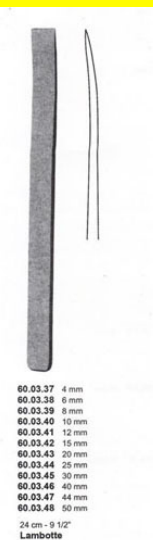

Product Description

Osteotome Lambotte Curved Lambotte 24Cm-9 1/2"25mm

Osteotome Lambotte Curved Lambotte 24Cm-9 1/2"30Mm

Osteotome Lambotte Curved Lambotte 24Cm-9 1/2"30mm

[Read More](#)

SKU: OOS495

Price:

Stock: instock

Categories: [Chisels](#), [Gouges](#), [Ortho](#), [Osteotome](#)

Tags: [60.03.45](#)

Product Description

Osteotome Lambotte Curved Lambotte 24Cm-9 1/2"30mm