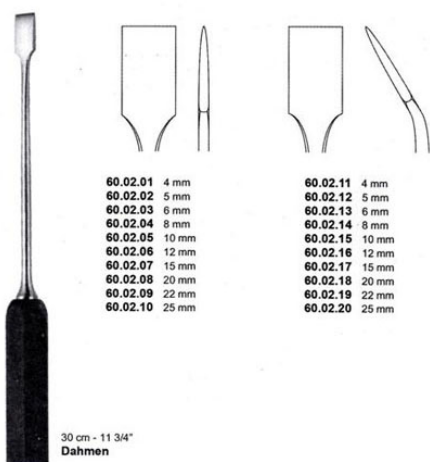

Osteotome Dahmen Curved 30Cm-11 3/4"6Mm

Osteotome Dahmen Curved 30Cm-11 3/4"6mm

[Read More](#)

SKU: OOS315

Price:

Stock: instock

Categories: [Chisels](#), [Gouges](#), [Ortho](#), [Osteotome](#)

Tags: [60.02.13](#)

Product Description

Osteotome Dahmen Curved 30Cm-11 3/4"6mm