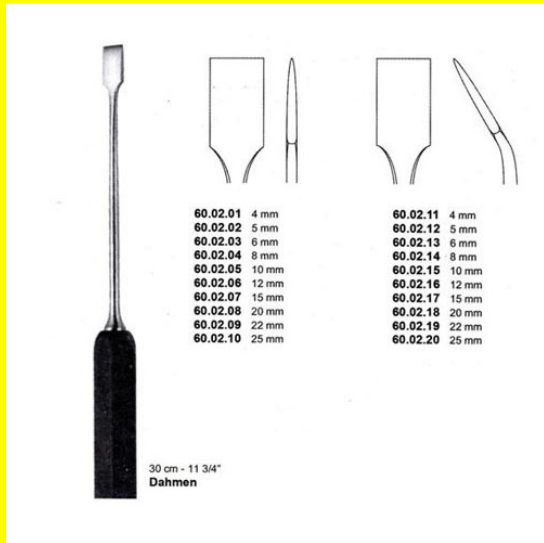

Product Description

Osteotome Dahmen Curved 30Cm-11 3/4"8mm

Osteotome Dahmen30Cm-11 3/4"10Mm

Osteotome Dahmen30Cm-11 3/4"10mm

[Read More](#)

SKU: OOS295

Price:

Stock: instock

Categories: [Chisels](#), [Gouges](#), [Ortho](#), [Osteotome](#)

Tags: [60.02.05](#)

Product Description

Osteotome Dahmen30Cm-11 3/4"10mm