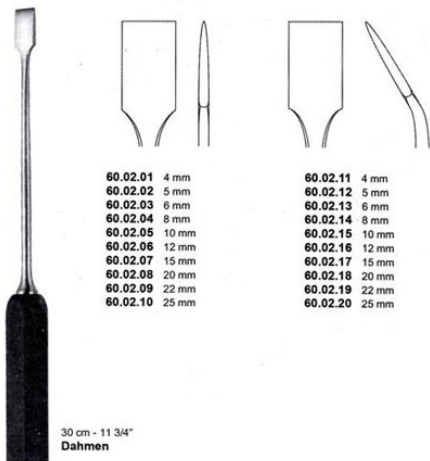

60.02.01	4 mm	60.02.11	4 mm
60.02.02	5 mm	60.02.12	5 mm
60.02.03	6 mm	60.02.13	6 mm
60.02.04	8 mm	60.02.14	8 mm
60.02.05	10 mm	60.02.15	10 mm
60.02.06	12 mm	60.02.16	12 mm
60.02.07	15 mm	60.02.17	15 mm
60.02.08	20 mm	60.02.18	20 mm
60.02.09	22 mm	60.02.19	22 mm
60.02.10	25 mm	60.02.20	25 mm

30 cm - 11 3/4"
Dahmen

Osteotome Dahmen30Cm-11 3/4"15Mm

Osteotome Dahmen30Cm-11 3/4"15mm

[Read More](#)

SKU: OOS305

Price:

Stock: instock

Categories: [Chisels](#), [Gouges](#), [Ortho](#), [Osteotome](#)

Tags: [60.02.07](#)

Product Description

Osteotome Dahmen30Cm-11 3/4"15mm