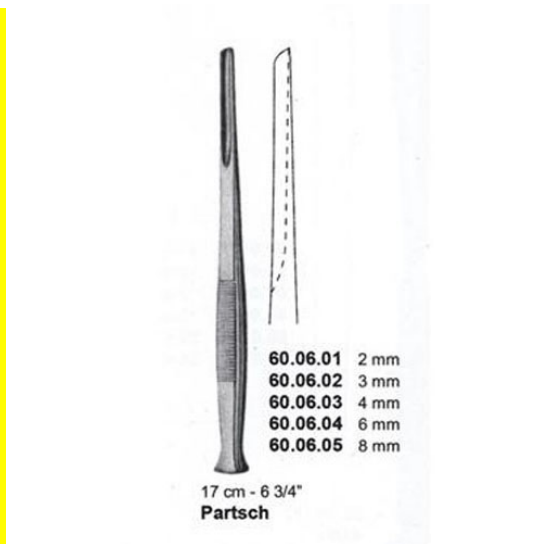

## Product Description

Gouges Partsch 17Cm-6 3/4" 6mm