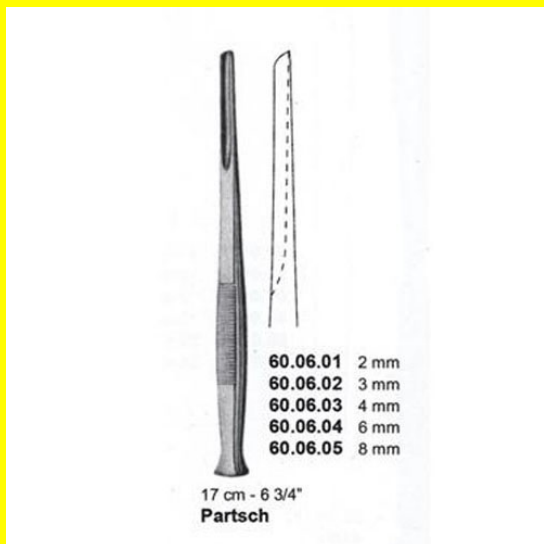

Gouges Partsch 17Cm-6 3/4" 6Mm

Gouges Partsch 17Cm-6 3/4" 6mm

[Read More](#)

SKU: OOS065

Price:

Stock: instock

Categories: [Chisels](#), [Gouges](#), [Ortho](#), [Osteotome](#)

Tags: [60.06.04](#), [FL226](#)

Product Description

Gouges Partsch 17Cm-6 3/4" 6mm